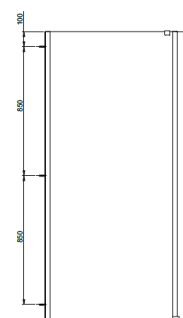

Code	Glass	Width	Height	Adjustment	Frame Type	Finish	Weight
10726	6mm	700mm	1900mm	679 - 689mm	Frameless	Polished Silver	22.0kg
29255	6mm	760mm	1900mm	739 - 749mm	Frameless	Polished Silver	24.0kg
50550	6mm	800mm	1900mm	779 - 789mm	Frameless	Polished Silver	25.2kg
65921	6mm	900mm	1900mm	879 - 889mm	Frameless	Polished Silver	28.2kg

## Description:

The frameless 6 side screen for the sliding door is available in a number of sizes fitting width of 700mm - 900mm. With 6mm toughened safety glass, and polished silver profiles and chrome handles the range is a beautiful complement to modern bathroom design.