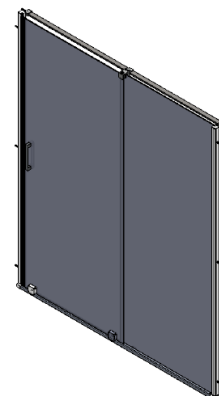

AQUALUX
Est. 1979

FRAMELESS 6 SLIDING DOOR

Key features:

6mm toughened safety glass

1900mm height

15mm Adjustment

Reversible

Aquaglean Anticalc coating

Chrome design handle

12 year guarantee

Code	Glass	Door Type	Width	Height	Entry Width	Adjustment	Frame Type	Finish	Weight
16699	6mm	Sliding	1100mm	1900mm	445mm	1070 - 1100mm	Frameless	Polished Silver	37.0kg
95183	6mm	Sliding	1200mm	1900mm	495mm	1170 - 1193mm	Frameless	Polished Silver	40.0kg
92003	6mm	Sliding	1400mm	1900mm	570mm	1370 - 1400mm	Frameless	Polished Silver	46.0kg
83569	6mm	Sliding	1600mm	1900mm	695mm	1570 - 1600mm	Frameless	Polished Silver	52.0kg
29732	6mm	Sliding	1700mm	1900mm	745mm	1670 - 1700mm	Frameless	Polished Silver	55.5kg

Description:

The frameless 6 sliding door shower enclosure range is available in a number of sizes fitting widths of 1100mm - 1700mm. With 6mm toughened safety glass, and polished silver profiles and chrome handles the range is a beautiful complement to modern bathroom design.