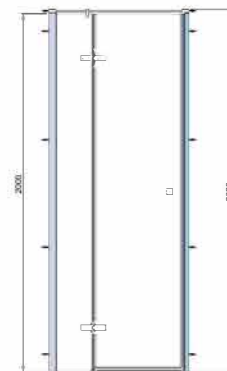

AQUALOX
Est. 1979

FRAMELESS 8 HINGED DOOR

Key features:

8mm toughened safety glass

2000mm height

15mm Adjustment

Reversible

Aquaglean Anticalc coating

Chrome design handle

12 year guarantee

Code	Glass	Door Type	Width	Height	Entry Width	Adjustment	Frame Type	Finish	Weight
40005	8mm	Hinged	800mm	2000mm	484mm	785 - 805mm	Frameless	Polished Silver	32.7 Kg
61951	8mm	Hinged	800mm	2000mm	484mm	785 - 805mm	Frameless	Polished Silver	32.7 kg
35287	8mm	Hinged	900mm	2000mm	584mm	885 - 905mm	Frameless	Polished Silver	40.4 Kg
42243	8mm	Hinged	900mm	2000mm	584mm	885 - 905mm	Frameless	Polished Silver	40.4 Kg

Description:

The Frameless hinged door shower enclosure range is available in a number of sizes fitting widths of 800mm - 900mm. With 8mm toughened safety glass, and polished silver profiles and chrome handles the range is a beautiful complement to modern bathroom design.