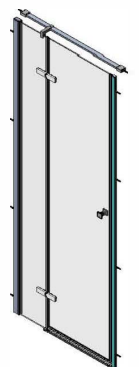

Exterior

All dimensions are approximate and subject to normal variation. Although every effort is made not to change the above product specification, Aqualox reserve the right to do so without prior notification if necessary.