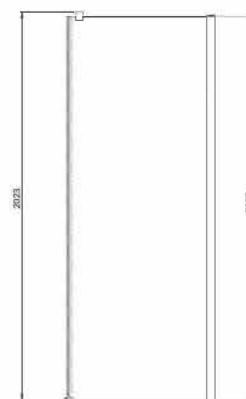

AQUALOX
Est. 1979

FRAMELESS 8 SIDE PANEL FOR HINGED DOOR

Key features:

8mm toughened safety glass

2000mm height

15mm Adjustment

Reversible

Aquaglean Anticalc coating

Chrome design handle

12 year guarantee

Code	Glass	Width	Height	Adjustment	Frame Type	Finish	Weight
53714	8mm	800mm	2000mm	768 - 788mm	Frameless	Polished Silver	33.8 Kg
42821	8mm	900mm	2000mm	868 - 888mm	Frameless	Polished Silver	37.9 Kg

Description:

The Frameless side screen for the hinged door is available in a number of sizes fitting width of 800mm - 900mm. With 8mm toughened safety glass, and polished silver profiles and chrome handles the range is a beautiful complement to modern bathroom design.

Front View

Exterior

All dimensions are approximate and subject to normal variation. Although every effort is made not to change the above product specification, Aqualox reserve the right to do so without prior notification if necessary.