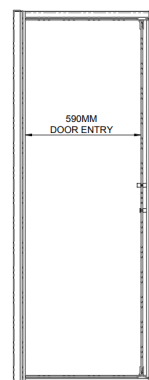

## Key features:

6mm toughened safety glass

1900mm height

20mm Adjustment

Reversible

Aquaglam Anticalc coating

Chrome design handle

12 year guarantee

Code	Glass	Door Type	Width	Height	Entry Width	Fixed Panel	Adjustment	Frame Type	Finish	Weight
33034	6mm	Pivot	760mm	1900mm	590mm	N/A	724-764mm	Framed	Polished Silver	26Kg
57277	6mm	Pivot	800mm	1900mm	630mm	N/A	764-804mm	Framed	Polished Silver	28Kg
94469	6mm	Pivot	900mm	1900mm	730mm	N/A	864-904mm	Framed	Polished Silver	31Kg

## Description:

The Origin 6 pivot door range is available in a number of sizes fitting widths of 760 to 900mm.

With 6mm toughened safety glass, and polished silver frames and chrome handles the range is a beautiful complement to modern bathroom design.

Interior View

Exterior View

Side View

All dimensions are approximate and subject to normal variation. Although every effort is made not to change the above product specification, Aqualux reserve the right to do so without prior notification if necessary.