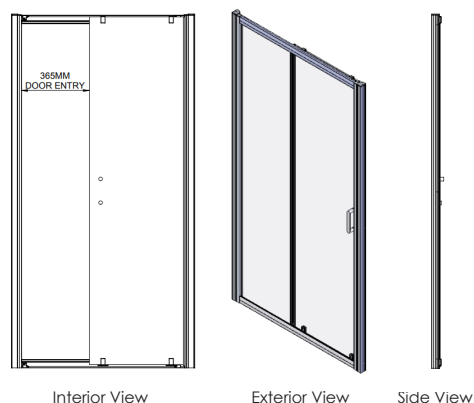

# ORIGIN 6 SLIDING DOOR

## Key features:

6mm toughened safety glass

1900mm height

20mm Adjustment

Reversible

Aquaglam Anticalc coating

Chrome design handle

12 year guarantee

Code	Glass	Door Type	Width	Height	Entry Width	Fixed Panel	Adjustment	Frame Type	Finish	Weight
69125	6mm	Sliding	1000mm	1900mm	365mm	385mm	965 - 1005mm	Framed	Polished Silver	31Kg
39671	6mm	Sliding	1200mm	1900mm	465mm	485mm	1165-1205mm	Framed	Polished Silver	37Kg

### Description:

The Origin 6 framed sliding door range is available in a number of sizes fitting widths of 1000mm to 1700mm.

With 6mm toughened safety glass, and polished silver frames and chrome handles the range is a beautiful complement to modern bathroom design.