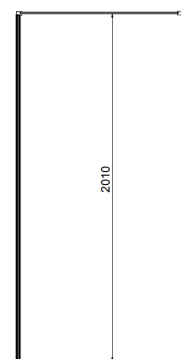

Code	Glass	Width	Height	Adjustment	Frame Type	Finish	Weight
21535	8mm	800mm	2000mm	770-780mm	Frameless	Polished Silver	26Kg
98185	8mm	900mm	2000mm	880-890mm	Frameless	Polished Silver	30Kg
73080	8mm	1000mm	2000mm	980-990mm	Frameless	Polished Silver	32Kg
12355	8mm	1200mm	2000mm	1180-1190mm	Frameless	Polished Silver	38Kg

## Description:

The wetroom walk in panels are available in a range of sizes from 800 to 1200mm.

With 8mm toughened safety glass, and polished silver frames and chrome handles the range is a beautiful complement to modern bathroom design.

Exterior View

Side View

All dimensions are approximate and subject to normal variation. Although every effort is made not to change the above product specification, Aqualux reserve the right to do so without prior notification if necessary.