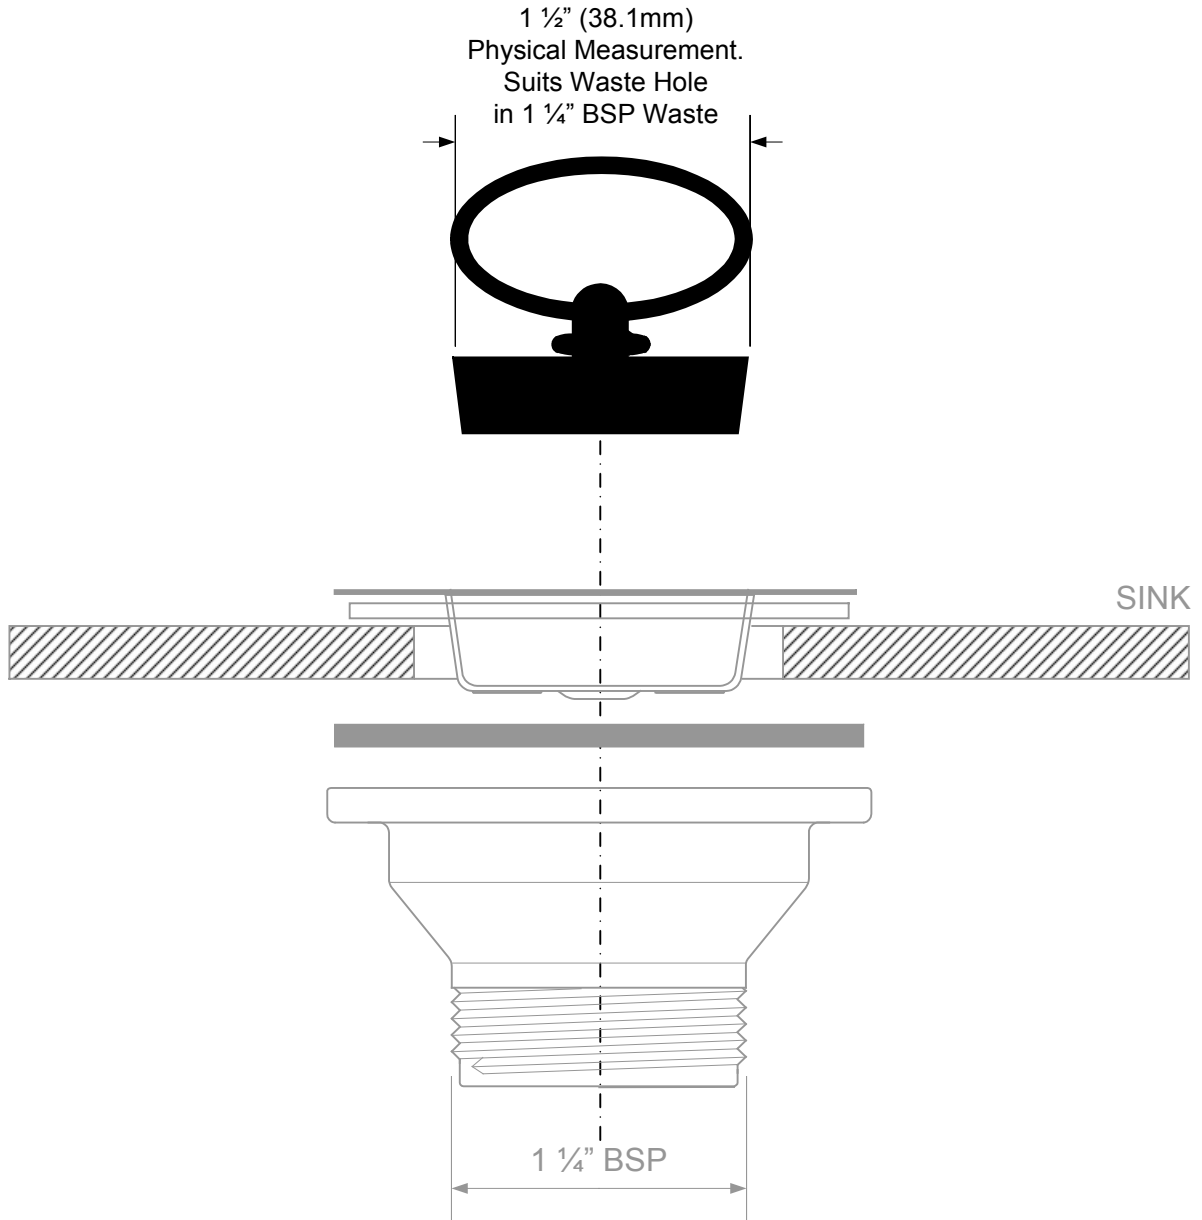

## 1 1/4" BLACK PVC PLUG WITH HANDLE

Drawing verified  
correct as of:

07/06/2010  
RM

DRAWN BY

RM

REVISED

22/02/2010, 07/06/2010

FILENAME