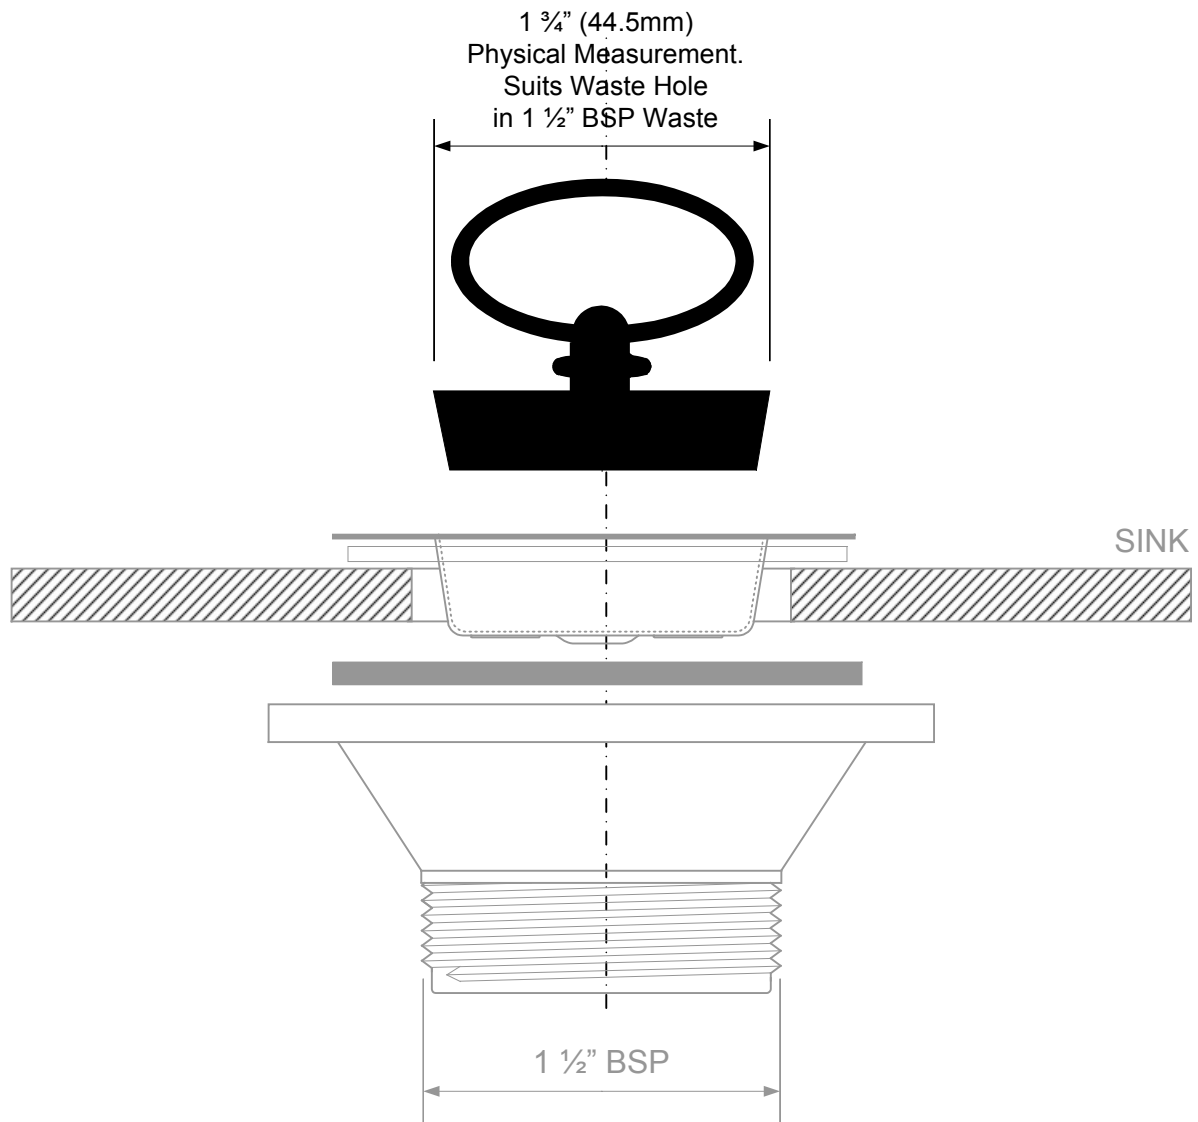

Code:

BP4H

1 1/2" BLACK PVC PLUG WITH HANDLE

Drawing verified
correct as of:

07/06/2010
RM

DRAWN BY

RM

REVISED

22/02/2010, 07/06/2010

FILENAME

BP4H.VSD

SCALE

1: 1

DATE

07/06/2010