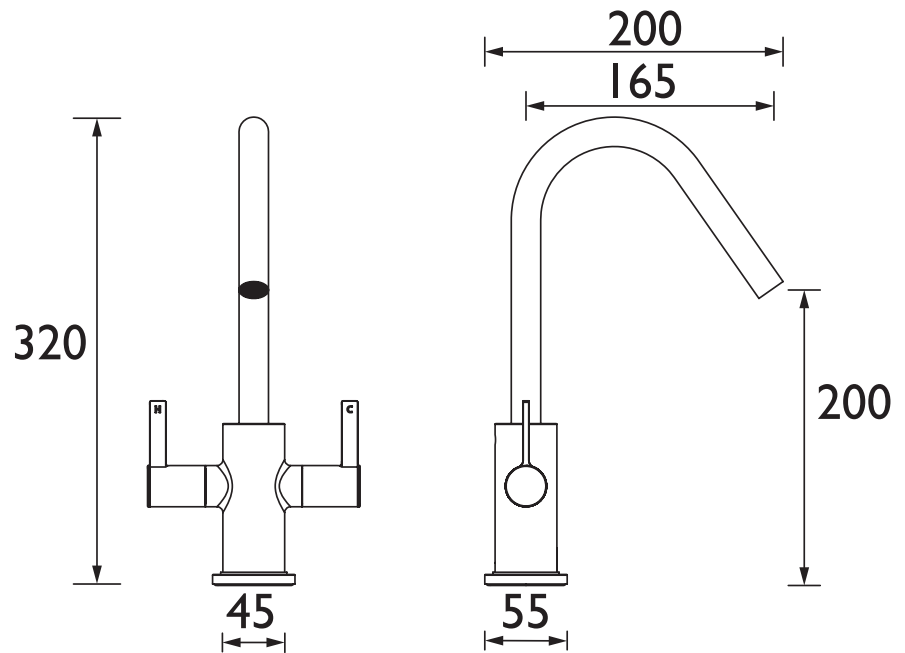

### Specification

Product Type:	Kitchen Taps
Main Construction Material:	Brass
Mount Type:	Deck
Handle Type:	Lever
Connection Inlet:	1/2" BSP Flexible Tails
Connection Outlet:	N/A
Number of Tap Holes:	1
Valve/Cartridge Type:	1/2" Ceramic Disc Valve
Plumbing System Requirements:	Suitable for all plumbing systems
Minimum Dynamic Pressure (bar):	0.5 bar
Maximum Dynamic Pressure (bar):	5.0 bar
Maximum Hot Water Temperature °C:	65°C
Maximum Static Pressure (bar):	10 bar
Flow Type:	Single
Isolation Included:	Yes

### Dimensions (measurements in mm)