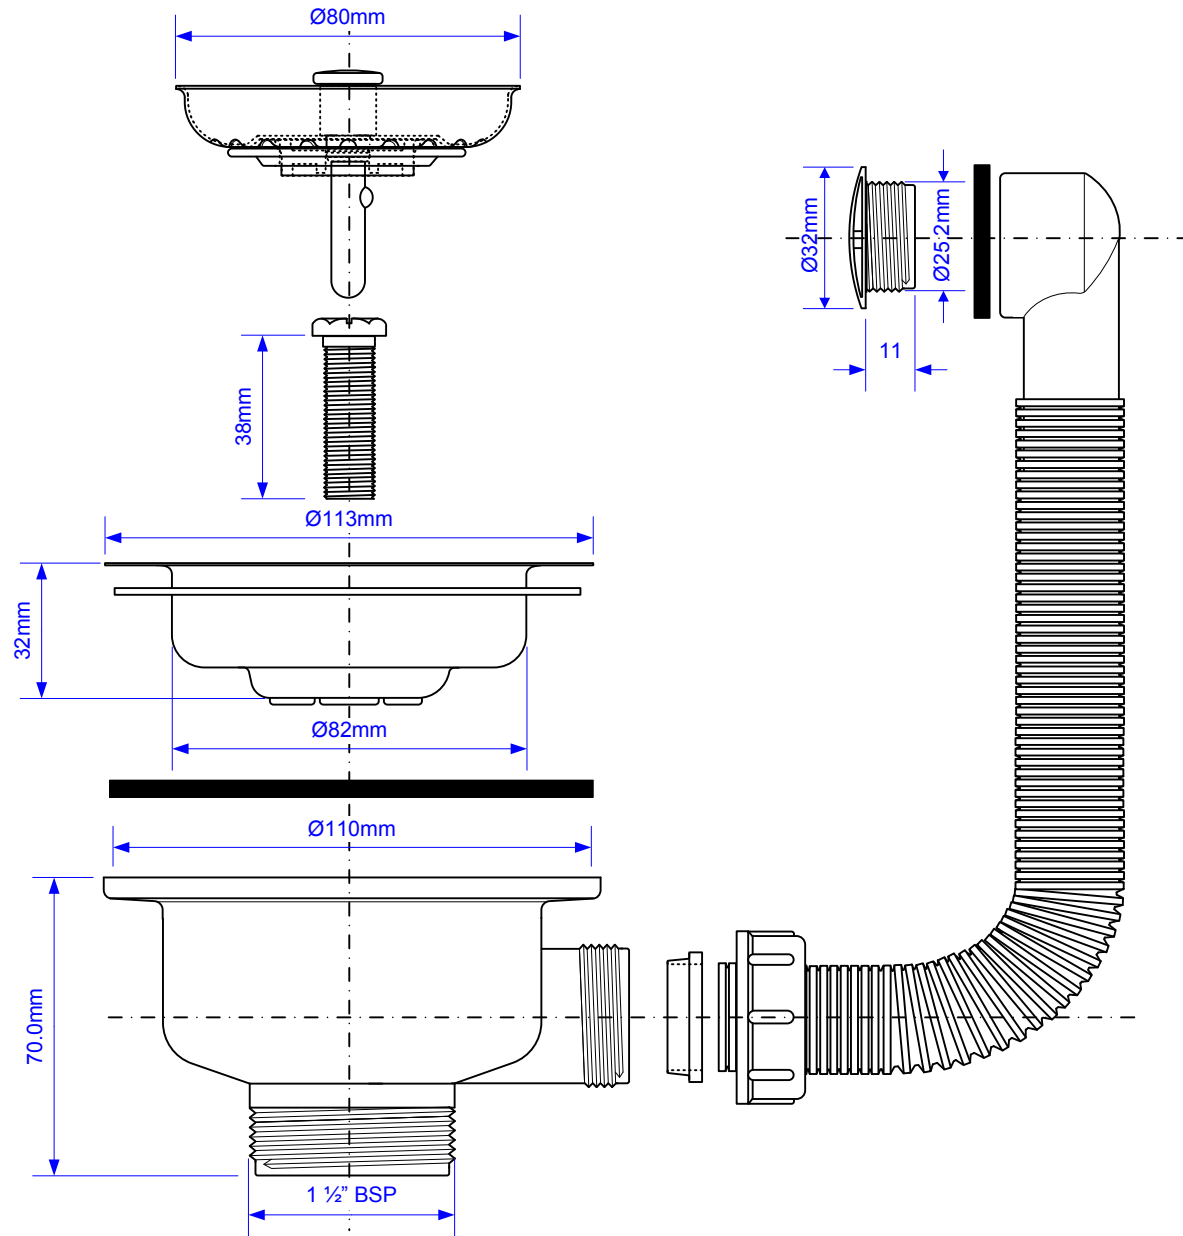

Code:

BWSTOFSS

Drawing verified correct as of:

17/02/2016
RM

DRAWN BY

RM

REVISED

17/02/2016

FILENAME

BWSTOFSS.VSD

SCALE

1: 1.75

DATE

17/02/2016