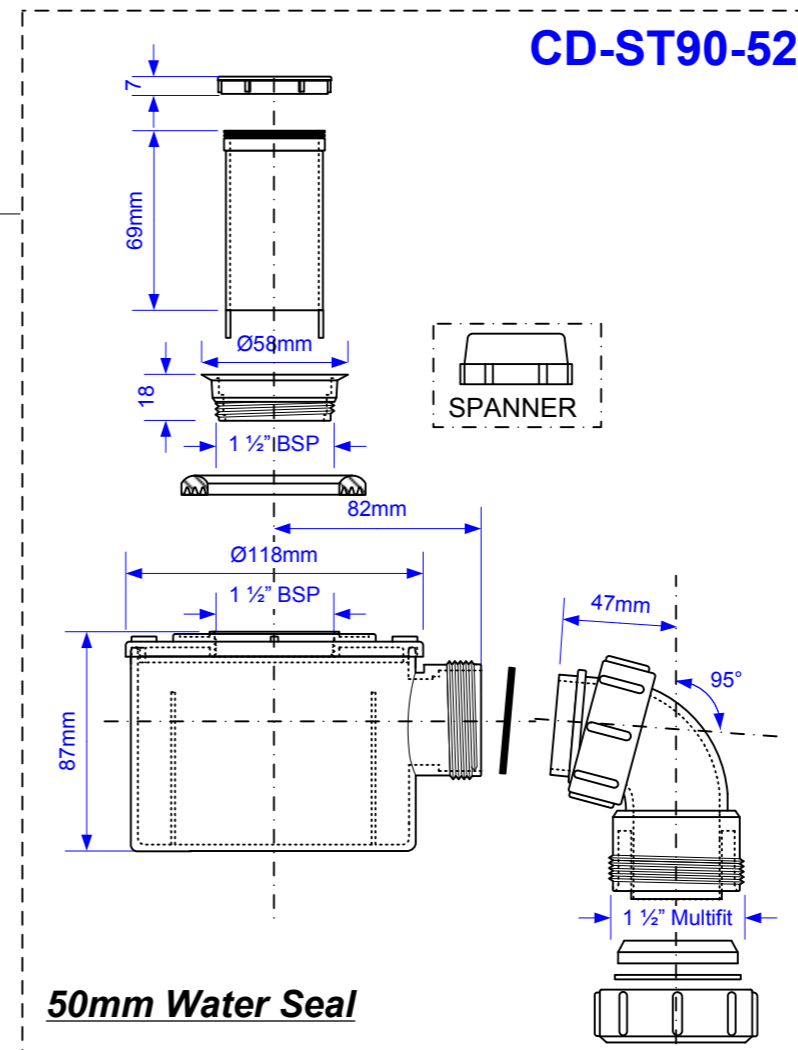

Code:

CD600-O-B

CD-LEGS

50mm Water Seal

TSGHOOK-STEEL

Part No.	Component Code	Qty
1	CDENDGUIDE-40	2
2	CD-LEGS	1
3	CD-ST90-52	1
4	L-CDO-XMM-ENGLISH	1
5	P-C-CD600-OUT-MCA	1
6	P-CD600-O-B	1
7	P-SS-M6X20-GRUB	8
8	TSGHOOK-STEEL	1

Drawing verified correct as of:

06/04/2016
RM

DRAWN BY

RM

REVISED

SCALE

1 : 3

FILENAME