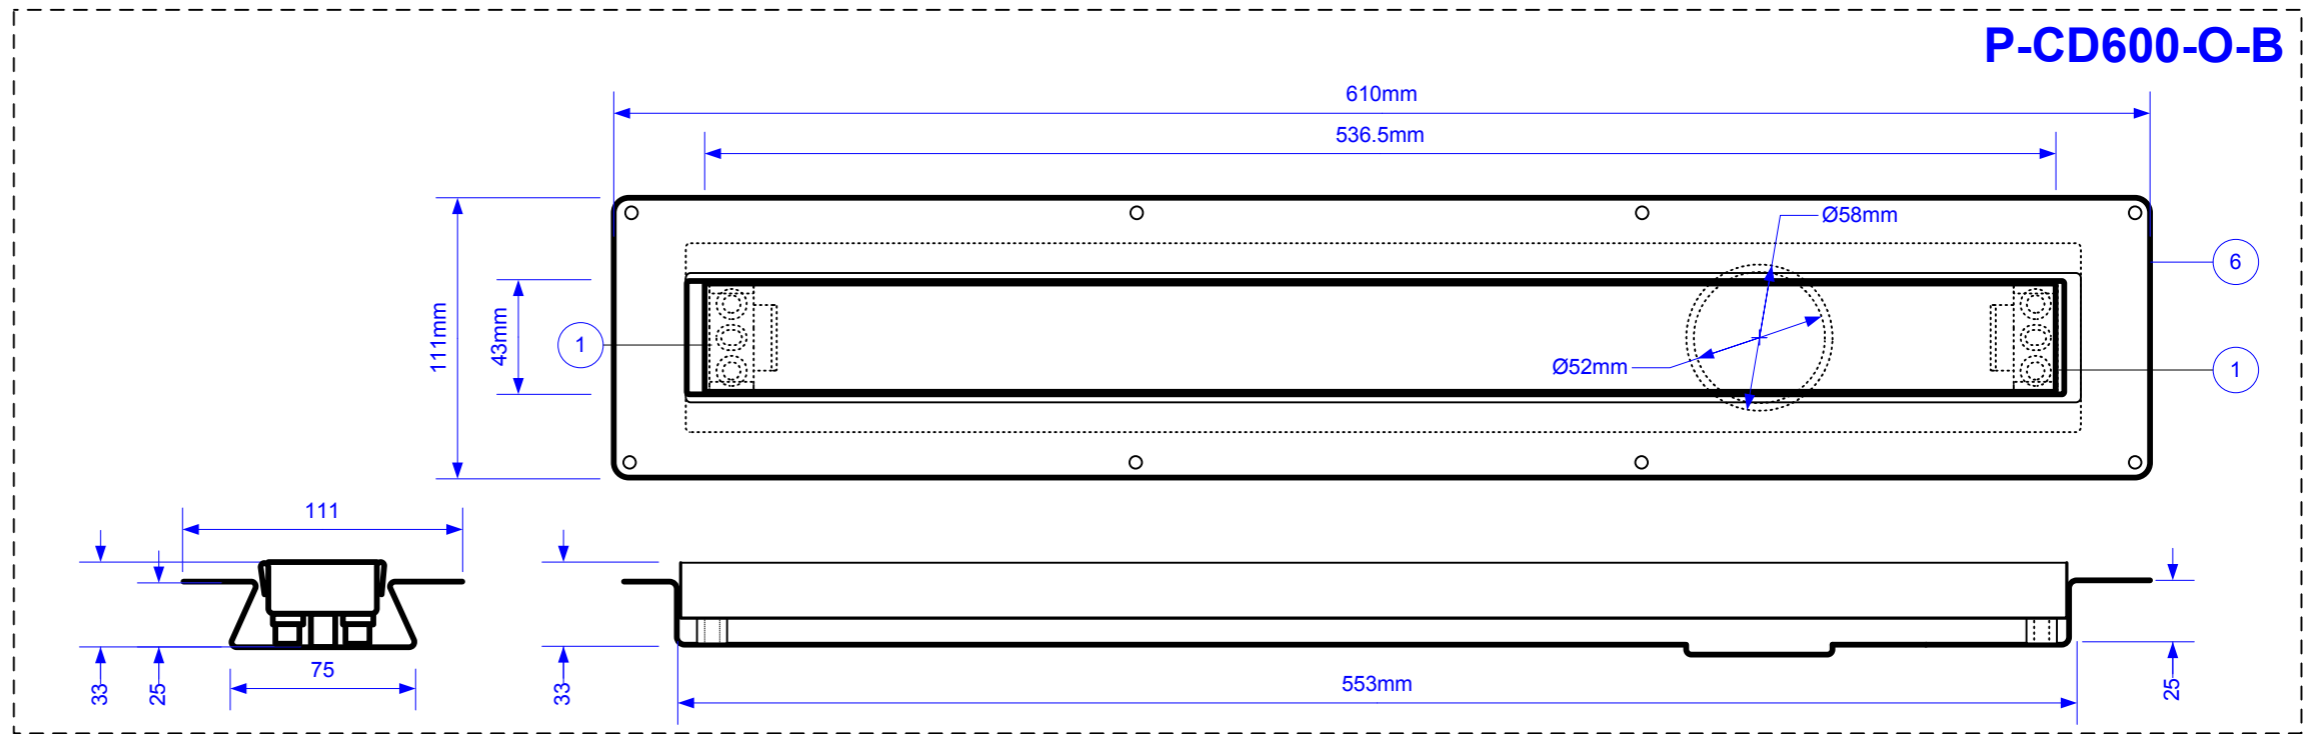

Code:

CD600-O-B

CD-LEGS

50mm Water Seal

TSGHOOK-STEEL

Part No.	Component Code	Qty
1	CDENDGUIDE-40	2
2	CD-LEGS	1
3	CD-ST90-52	1
4	L-CDO-XMM-ENGLISH	1
5	P-C-CD600-OUT-MCA	1
6	P-CD600-O-B	1
7	P-SS-M6X20-GRUB	8
8	TSGHOOK-STEEL	1

Drawing verified correct as of:

06/04/2016
RM

DRAWN BY

RM

REVISED

SCALE

1 : 3

FILENAME