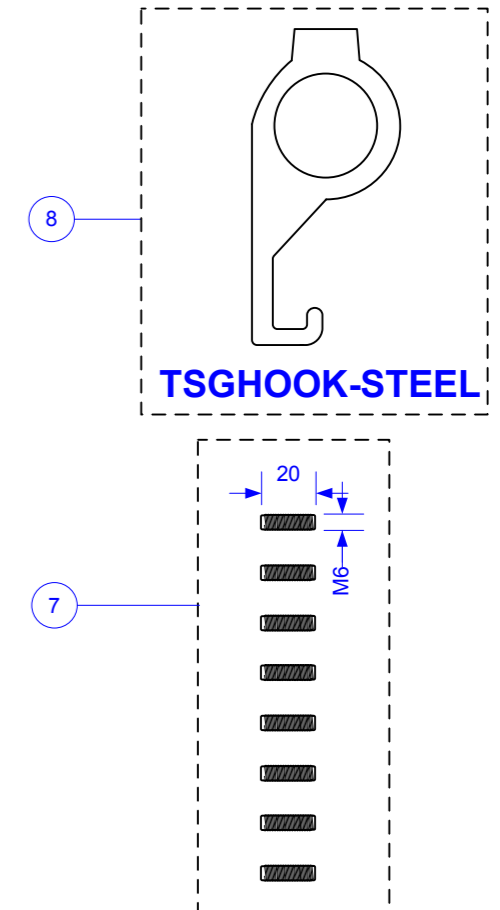

Code:

CD600-O-B

CD-LEGS

50mm Water Seal

TSGHOOK-STEEL

Part No.	Component Code	Qty
1	CDENDGUIDE-40	2
2	CD-LEGS	1
3	CD-ST90-52	1
4	L-CDO-XMM-ENGLISH	1
5	P-C-CD600-OUT-MCA	1
6	P-CD600-O-B	1
7	P-SS-M6X20-GRUB	8
8	TSGHOOK-STEEL	1

Drawing verified correct as of:

06/04/2016
RM

DRAWN BY

RM

REVISED

SCALE

1 : 3

FILENAME