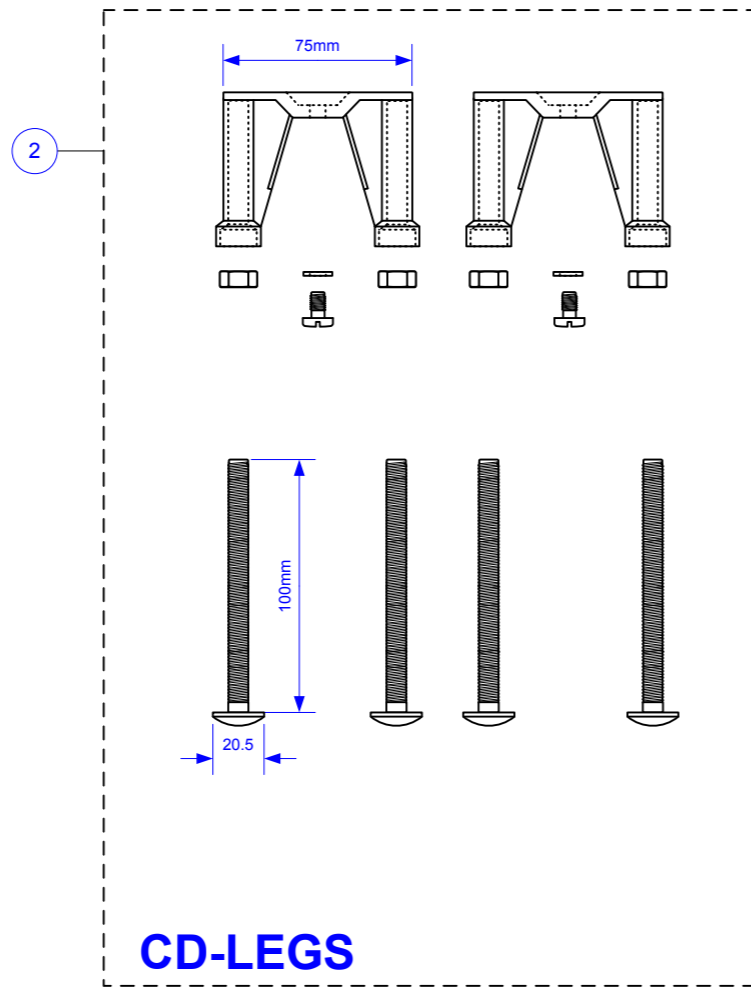

Code:

CD600-O-B

CD-LEGS

50mm Water Seal

TSGHOOK-STEEL

Part No.	Component Code	Qty
1	CDENDGUIDE-40	2
2	CD-LEGS	1
3	CD-ST90-52	1
4	L-CDO-XMM-ENGLISH	1
5	P-C-CD600-OUT-MCA	1
6	P-CD600-O-B	1
7	P-SS-M6X20-GRUB	8
8	TSGHOOK-STEEL	1

Drawing verified correct as of:

06/04/2016
RM

DRAWN BY

RM

REVISED

SCALE

1 : 3

FILENAME