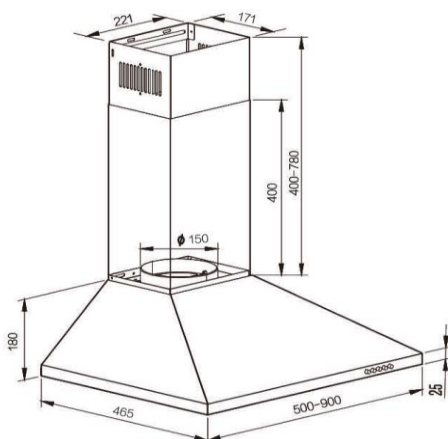

# Appliance Data Sheet

<b>Product Type</b>	<b>Cooker Hood</b>
<b>Product Code</b>	<b>UBSCH70SS</b>
	<b>Product Description</b>
	70cm Stainless Steel Chimney Hood
	

## Features / Specification

Barcode	8422248615327
Colour	Silver
Hood Width	700mm
Fan Speeds	3
Extraction Rate (EU66)	345m <sup>3</sup> /h
Lights	2 x 2W E14 LED Lamps
Grease Filter	2 x Aluminium Filters
Controls	Push Buttons
Noise Level	63 dB (A)
Carbon Filters	2 x SCF2
Air Outlet Diameter	150mm
Motor Rating	220-240V - 50Hz - 65W
Maximum Load	69 Watt
Appliance Height	Min 580mm / Max 960mm
Chimney Dimensions	400mm + 400mm x 221mm x 171mm

## Dimensions & Technical Information

Product Dimensions width x depth x height	700 x 465 x Min 580mm/Max 960mm
Packed Dimensions width x depth x height	750 x 245 x 520mm
Product Weight (kg)	9 kg Packed / 7.8kg Unpacked