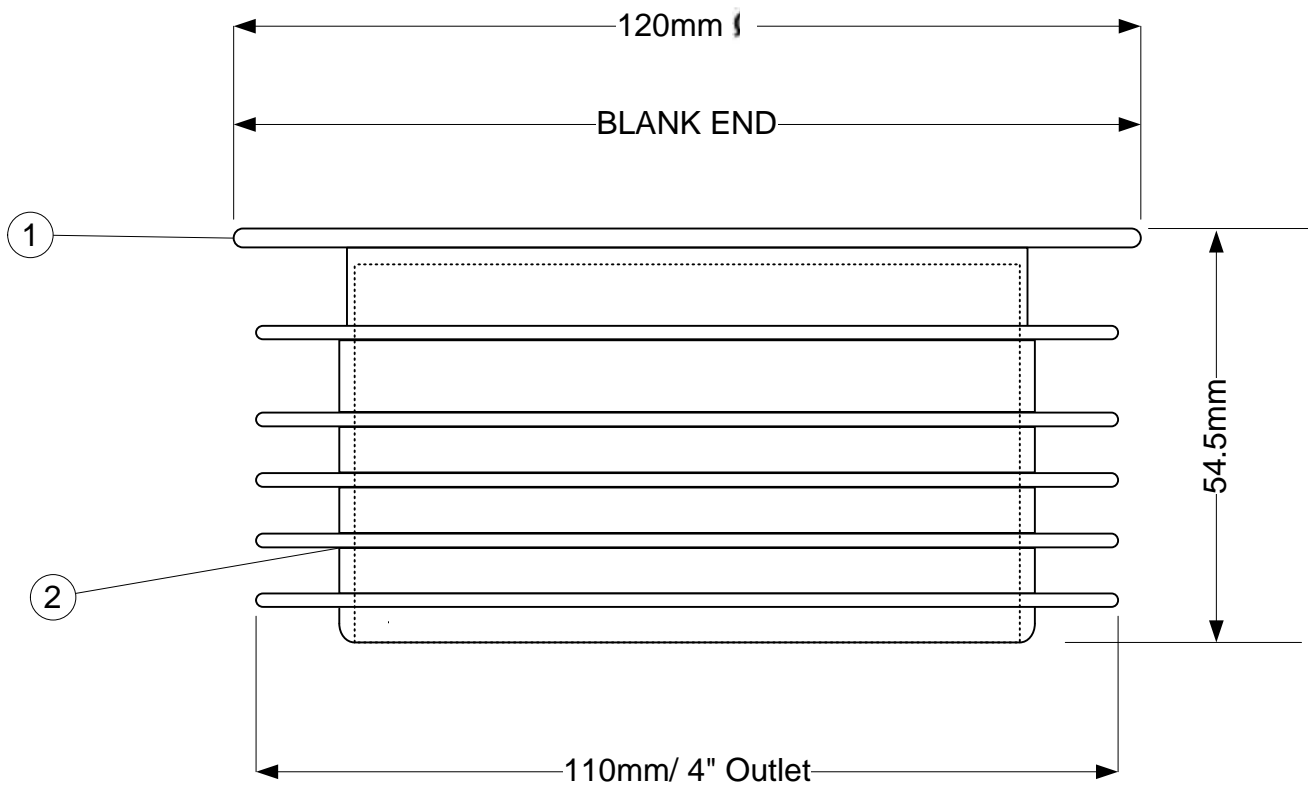

Code:

DC4-BL

| | |
|---|--------------|
| 1 | DC4BLBODY |
| 2 | WC-OUTLET-BL |
| | |

© McALPINE
28/06/10

Drawing verified
correct as of:

| | | |
|----------------------------|---------------------|------------------------|
| DRAWN BY ELLEN McLELLAN | REVISED 28.06.10 | FILENAME DC4-BL.VSD |
| | SCALE 1: 1 | DATE 28.06.10 |