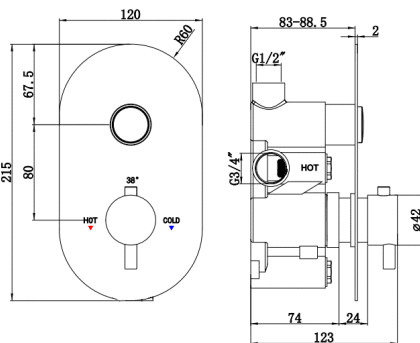

SHOWERS

Aston

Deva Aston Push Button One Outlet Thermostatic Shower Valve

Product Code: AST1D

Finish: Chrome

DevaTM by METHVEN

Features

- Construction:** Brass
- Shower Valve:** Thermostatic
- Supply:** Suitable For High Pressure Systems
- Working Pressures:** 1.0 - 5.0 bar
- Inlet connections:** 3/4" BSP
- Operation:** Separate Flow And Temperature Controls

- The Aston Push Button Concealed Valve Controls A Single Outlet Shower. Giving You Control Before You Step Into The Shower
- Premium Brass Construction. Brass Valve And Trim
- 38°C Temperature Hot Stop With Override Facility
- Thermostatic Cartridges For Safe And Easy Operation
- Separate Flow And Temperature Controls For Ease Of Use
- In Full Colour Packaging

*Please refer to website for full warranty details.

Flow (Bar - l/min, open outlet)

Outlet

Flow 0.1	Flow 0.3	Flow 0.5	Flow 1.0	Flow 2.0	Flow 3.0	Flow 4.0	Flow 5.0
0	0	6	11	16.2	20	23	25.8

2305350

www.deva-uk.com · 0800 195 1602 · sales@uk.methven.com