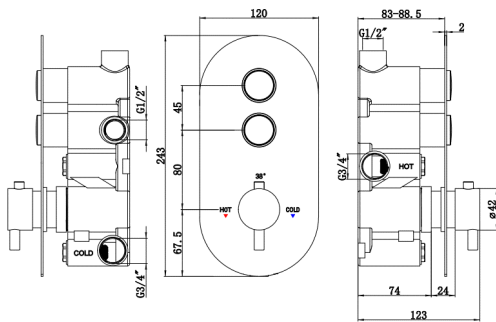

SHOWERS

Aston

Deva Aston Push Button Two Outlet Thermostatic Shower Valve

Product Code: AST2D

Finish: Chrome

DevaTM by METHVEN

Features

- Construction:** Brass
- Shower Valve:** Thermostatic
- Supply:** Suitable For High Pressure Systems
- Working Pressures:** 1.0 - 5.0 bar
- Inlet connections:** 3/4" BSP
- Operation:** Separate Flow And Temperature Controls

- The Aston Push Button Concealed Valve Controls Two Separate Outlets From Your Shower . Giving You Control To Move Between The Overhead, Handset Or Even The Bath Filler
- Premium Brass Construction. Brass Valve And Trim
- 38°C Temperature Hot Stop With Override Facility
- Thermostatic Cartridges For Safe And Easy Operation
- Separate Flow And Temperature Controls For Ease Of Use
- In Full Colour Packaging

*Please refer to website for full warranty details.

Flow (Bar - l/min, open outlet)

Outlet

Flow 0.1	Flow 0.3	Flow 0.5	Flow 1.0	Flow 2.0	Flow 3.0	Flow 4.0	Flow 5.0
0	0	6	11	16.2	20	23	25.8

2305350

www.deva-uk.com · 0800 195 1602 · sales@uk.methven.com