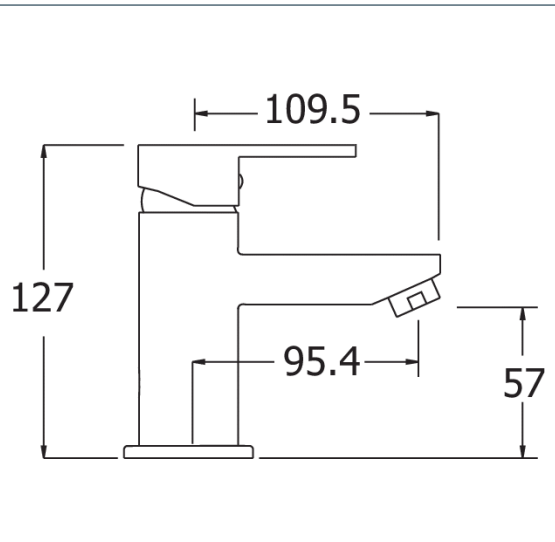

Ethos

Deva Ethos Cloakroom Basin Mixer Matt Black

Product Code: T-ETH313BK

Finish: Matt Black

Features

- Construction:** Brass
- Valve/Cartridge type:** Ceramic Cartridge
- Supply:** Suitable For All Plumbing Systems
- Working Pressures:** 0.1 - 5.0 bar
- Inlet connections:** 1/2" BSP
- Flexi or Copper:** Flexi Tails - M10

- Fitted With A Ceramic Cartridge To Ensure Smooth Action And Longer Life
- The Attractively Shaped Lever Handle Is Easy To Hold And Operate.
- Tilt And Turn For Temperature And Flow Control
- Suitable For All Water Pressures
- Supplied With Flexi Tails
- Comes Complete With Matching Press Top Waste
- In Full Colour Packaging

*Please refer to website for full warranty details.

Flow (Bar - l/min, open outlet)

Spout

Flow 0.1	Flow 0.3	Flow 0.5	Flow 1.0	Flow 2.0	Flow 3.0	Flow 4.0	Flow 5.0
2.6	3.9	5.2	7.5	10.6	13	15.1	16.9

1906073