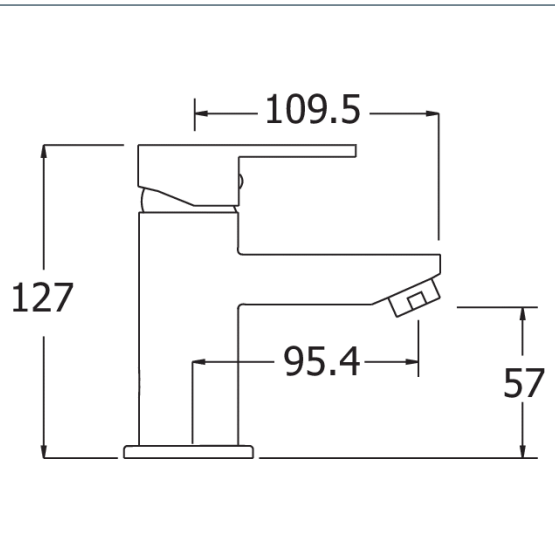

## Features

- Construction:** Brass
- Valve/Cartridge type:** Ceramic Cartridge
- Supply:** Suitable For All Plumbing Systems
- Working Pressures:** 0.1 - 5.0 bar
- Inlet connections:** 1/2" BSP
- Flexi or Copper:** Flexi Tails - M10

- Fitted With A Ceramic Cartridge To Ensure Smooth Action And Longer Life
- The Attractively Shaped Lever Handle Is Easy To Hold And Operate.
- Tilt And Turn For Temperature And Flow Control
- Suitable For All Water Pressures
- Supplied With Flexi Tails
- Comes Complete With Matching Press Top Waste
- In Full Colour Packaging

## Flow (Bar - l/min, open outlet)

### Spout

Flow 0.1	Flow 0.3	Flow 0.5	Flow 1.0	Flow 2.0	Flow 3.0	Flow 4.0	Flow 5.0
2.6	3.9	5.2	7.5	10.6	13	15.1	16.9

1906073