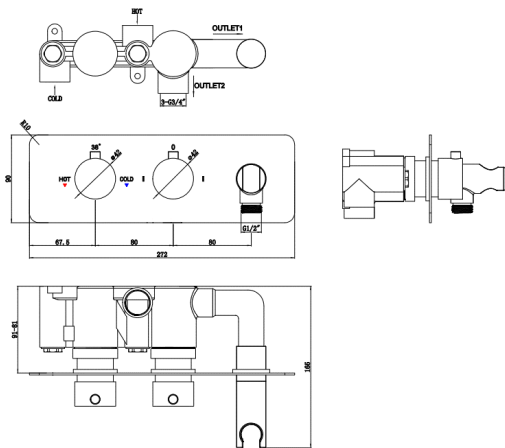

SHOWERS

Holton

Deva Holton Thermostatic Shower Valve

Product Code: HOLHTCV

Finish: Chrome

DevaTM by METHVEN

Features

- Construction:** Brass
- Shower Valve:** Thermostatic
- Supply:** Suitable For High Pressure Systems
- Working Pressures:** 0.5 - 5.0 bar
- Inlet connections:** 3/4" BSP
- Operation:** Separate Flow And Temperature Controls

- The Holton Horizontal Concealed Valve Controls Two Separate Outlets From Your Shower . Giving You Control To Move Between The Handset, Overhead, Or Even The Bath Filler
- Premium Brass Construction. Brass Valve And Trim
- 38°C Temperature Hot Stop With Override Facility
- Thermostatic Cartridges For Safe And Easy Operation
- Separate Flow And Temperature Controls For Ease Of Use
- In Full Colour Packaging

*Please refer to website for full warranty details.

Flow (Bar - l/min, open outlet)

Outlet

Flow 0.1	Flow 0.3	Flow 0.5	Flow 1.0	Flow 2.0	Flow 3.0	Flow 4.0	Flow 5.0
6	10.8	12.5	17.7	25	30.7	35.5	39.5

2303376