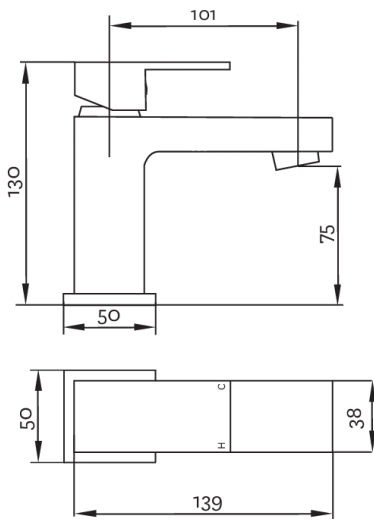

Savvi

Deva Savvi Cloakroom Basin Mixer

Product Code: T-SAVV2313

Finish: Chrome

Features

- **Construction:** Brass
- **Valve/Cartridge type:** Ceramic Cartridge
- **Supply:** Suitable For All Plumbing Systems
- **Working Pressures:** 0.1 - 5.0 bar
- **Inlet connections:** ½" BSP
- **Flexi or Copper:** Flexi Tails - M10

- Fitted With A Ceramic Cartridge To Ensure Smooth Action And Longer Life
- The Solid Square Design Lever Handle Is Easy To Hold And Operate.
- Tilt And Turn For Temperature And Flow Control
- Easy For All The Family To Operate
- Suitable For All Water Pressures
- Supplied With Flexi Tails
- In Full Colour Packaging

*Please refer to website for full warranty details.

Flow (Bar - l/min, open outlet)

Spout

Flow 0.1	Flow 0.3	Flow 0.5	Flow 1.0	Flow 2.0	Flow 3.0	Flow 4.0	Flow 5.0
2.5	3.8	5.2	7.6	10.7	13.2	15.2	17

2010320