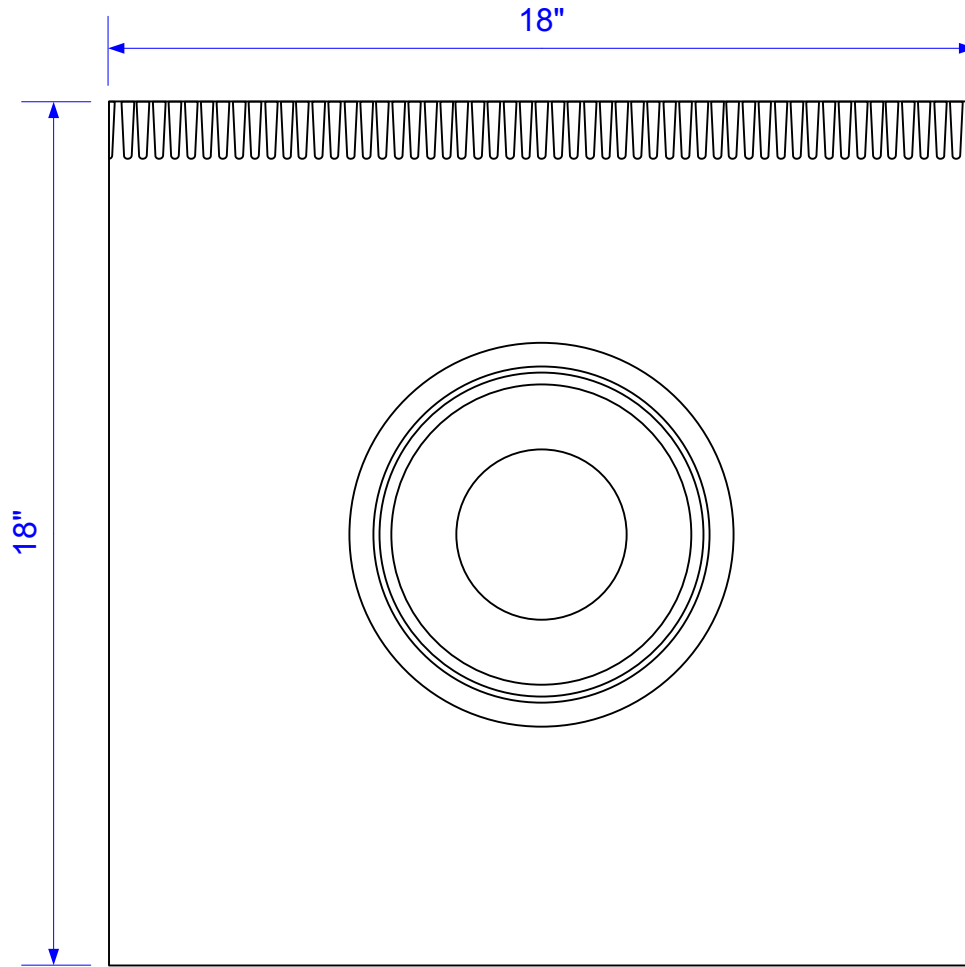

Code:

RS1

© McALPINE
13/05/2005

Drawing verified
correct as of:

16/12/2009
RM

DRAWN BY

RM

REVISED

13/05/2005

SCALE

1: 4

FILENAME

RS1.VSD

DATE

16/12/2009