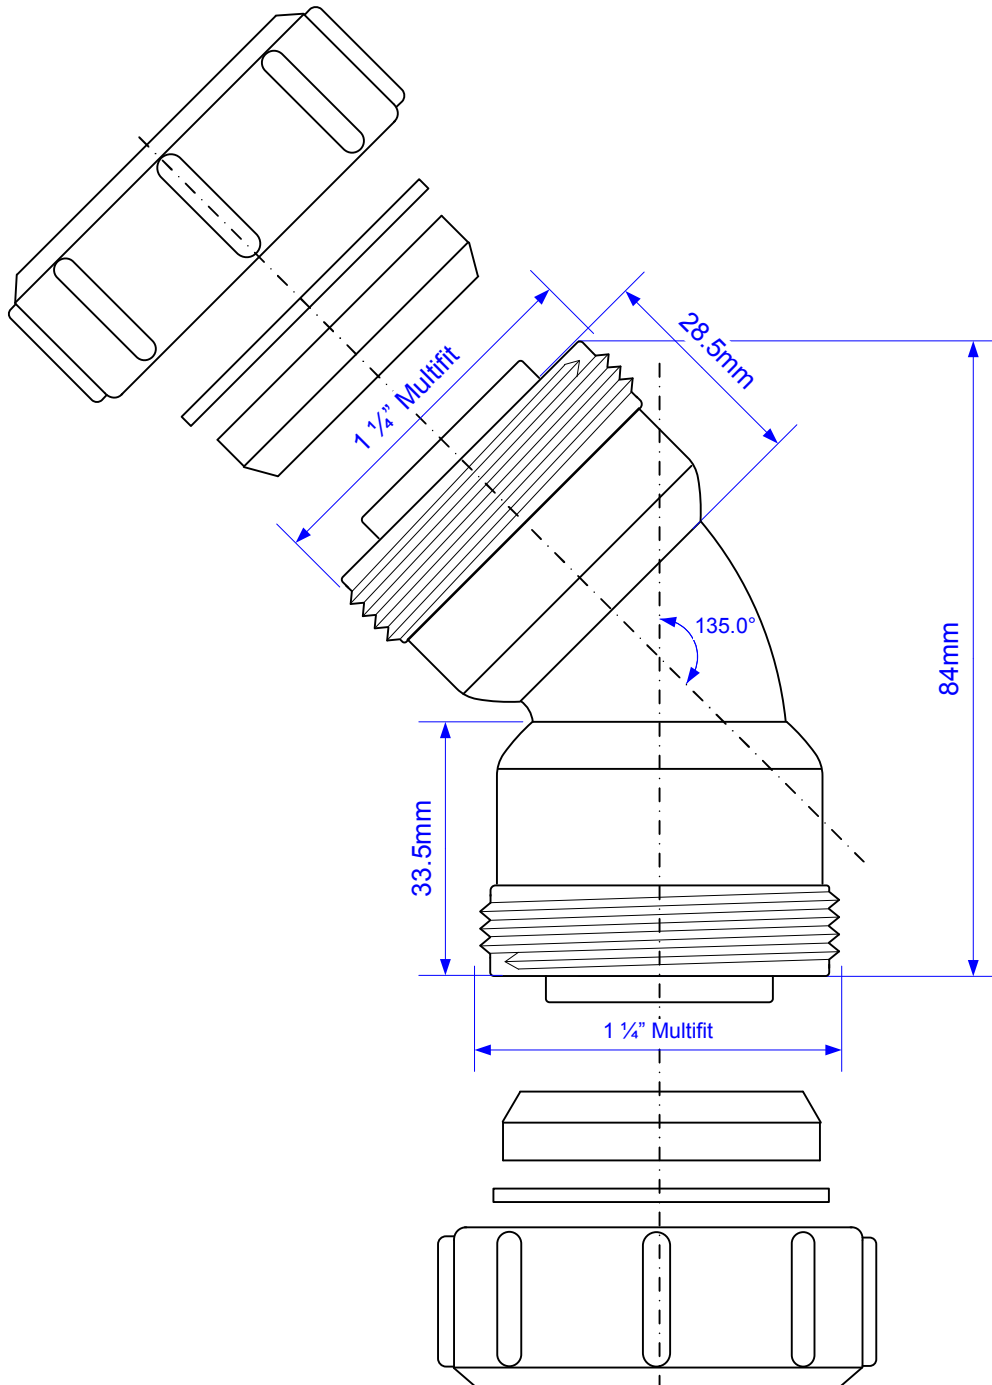

Code:

MS20

Drawing verified
correct as of:

20/06/2013
RM

DRAWN BY

RM

REVISED

05/12/2008, 20/06/2013

FILENAME

MS20.VSD

SCALE

1:1

DATE

20/06/2013