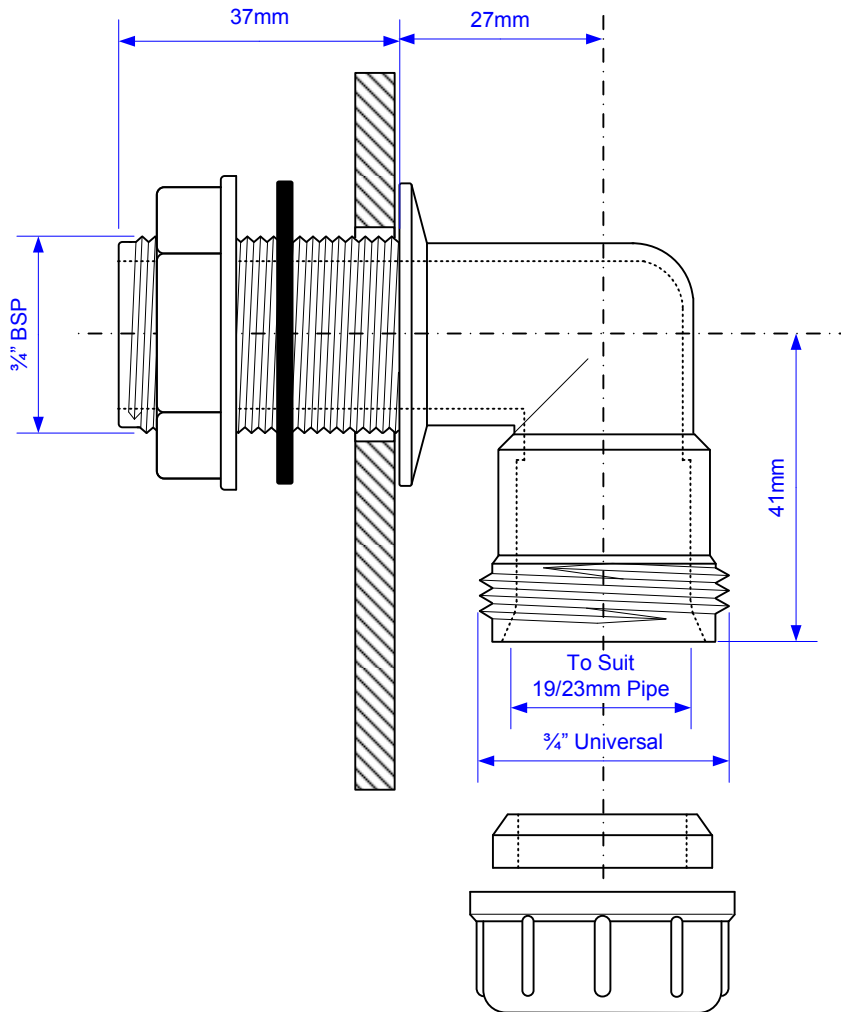

Code:

R5M

Drawing verified
correct as of:

20/02/2017
RM

DRAWN BY

RM

REVISED

03/11/2014, 20/02/2017

FILENAME

R5M.VSD

SCALE

1: 1

DATE

20/02/2017