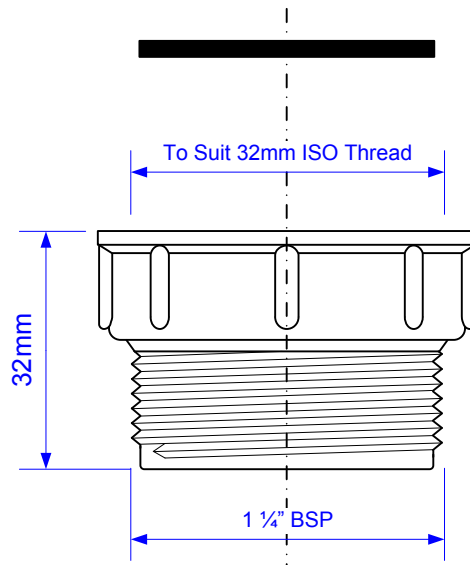

Code:

S12A-F

© McALPINE
01/08/2003

Drawing verified
correct as of:

17/12/2009
RM

DRAWN BY

RM

REVISED

01/08/2003

FILENAME

S12A-F.VSD

SCALE

1:1

DATE

17/12/2009