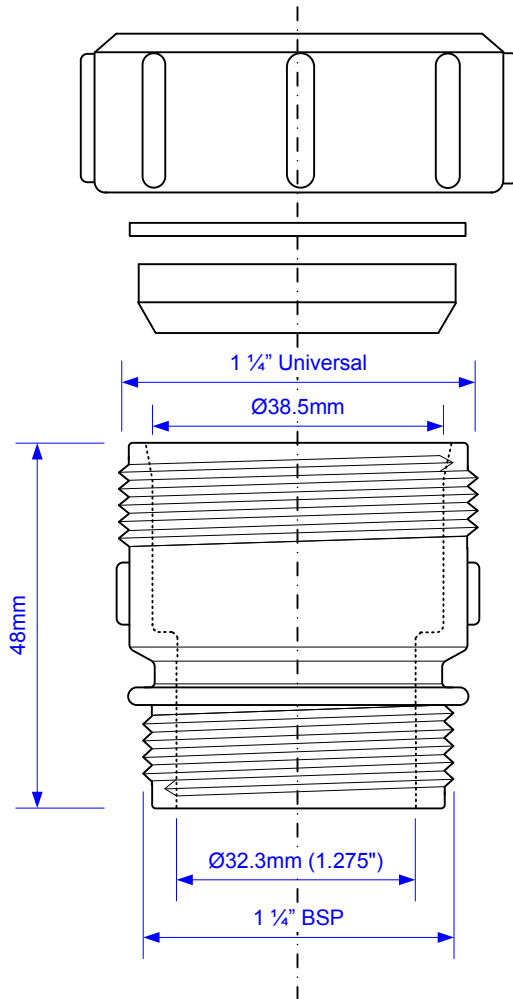

Code:

S31U

Drawing verified
correct as of:

08/01/2016
RM

DRAWN BY

RM

REVISED

SCALE