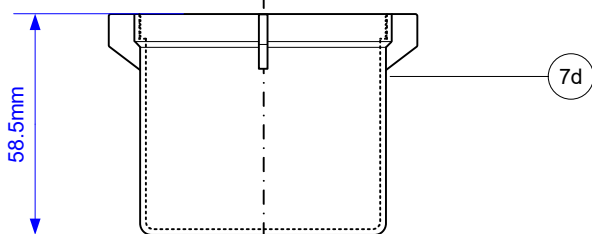

Code:

ST90CP10-70

CP Plastic Grid

Shower Tray

Part No.	Code
1	L-ST90XX10-CP (Leaflet)
2	P-C-S1F (Carton)
3	P-C-ST90-5034L (Carton)
4	P-L-ST90CP10-70 (Label)
5	ST90MECPTOP+SUPP
a	P-SSHEXM6X20
b	ST90GRID-110-MECP
c	STW90GRID-SUP-GR
6	STW90-RW-9.5MM
7	STW9034BODY-SUB
a	P-OR-074.00X2.00
b	STW90-RW-12.5MM
c	STW9034T/B-SPIN
i	SPINWELD
ii	STW90-LID-11TPI
iii	STW9034TRAPBDY
d	STW9034WASTEBDY
e	STW90WASTESEAL
8	STWBEND-MF-SUB
a	P-B-H100-PL (Plastic Bag)
b	PWM2
c	RW2
d	RWM2
e	STWBENDBODY-MF
i	T8A
f	T8M

Water Seal: 50mm

Drawing verified correct as of:

15/07/2019
RM

DRAWN BY
RM
SCALE
1:2

REVISED
07/10/2013, 26/02/2015
16/03/2015, 04/03/2016
23/11/2016, 10/01/2018, 15/07/2019

FILENAME
ST90CP10-70.VSD
DATE
15/07/2019