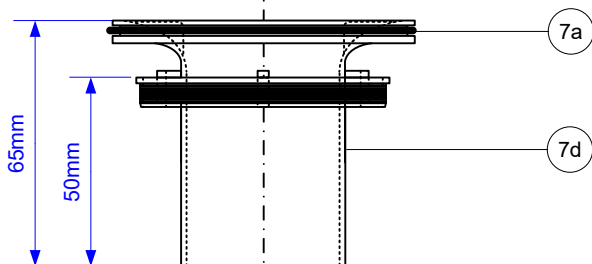

Code:

ST90CP10-70

CP Plastic Grid

Shower Tray

Part No.	Code
1	L-ST90XX10-CP (Leaflet)
2	P-C-S1F (Carton)
3	P-C-ST90-5034L (Carton)
4	P-L-ST90CP10-70 (Label)
5	ST90MECPTOP+SUPP
a	P-SSHEXM6X20
b	ST90GRID-110-MECP
c	STW90GRID-SUP-GR
6	STW90-RW-9.5MM
7	STW9034BODY-SUB
a	P-OR-074.00X2.00
b	STW90-RW-12.5MM
c	STW9034T/B-SPIN
i	SPINWELD
ii	STW90-LID-11TPI
iii	STW9034TRAPBDY
d	STW9034WASTEBDY
e	STW90WASTESEAL
8	STWBEND-MF-SUB
a	P-B-H100-PL (Plastic Bag)
b	PWM2
c	RW2
d	RWM2
e	STWBENDBODY-MF
i	T8A
f	T8M

Water Seal: 50mm

Drawing verified correct as of:

15/07/2019
RM

DRAWN BY
RM
SCALE
1:2

REVISED
07/10/2013, 26/02/2015
16/03/2015, 04/03/2016
23/11/2016, 10/01/2018, 15/07/2019

FILENAME
ST90CP10-70.VSD
DATE
15/07/2019