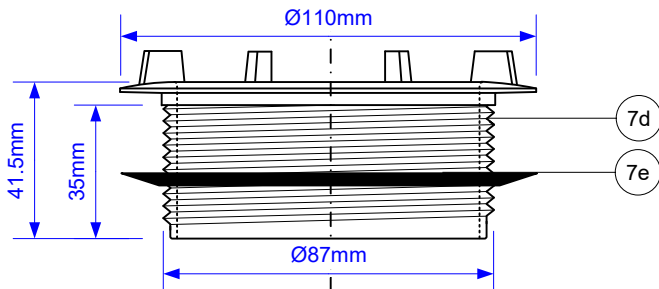

Code:

ST90CP10-70

CP Plastic Grid

Shower Tray

Part No.	Code
1	L-ST90XX10-CP (Leaflet)
2	P-C-S1F (Carton)
3	P-C-ST90-5034L (Carton)
4	P-L-ST90CP10-70 (Label)
5	ST90MECPTOP+SUPP
a	P-SSHEXM6X20
b	ST90GRID-110-MECP
c	STW90GRID-SUP-GR
6	STW90-RW-9.5MM
7	STW9034BODY-SUB
a	P-OR-074.00X2.00
b	STW90-RW-12.5MM
c	STW9034T/B-SPIN
i	SPINWELD
ii	STW90-LID-11TPI
iii	STW9034TRAPBDY
d	STW9034WASTEBDY
e	STW90WASTESEAL
8	STWBEND-MF-SUB
a	P-B-H100-PL (Plastic Bag)
b	PWM2
c	RW2
d	RWM2
e	STWBENDBODY-MF
i	T8A
f	T8M

Water Seal: 50mm

Drawing verified correct as of:

15/07/2019
RM

DRAWN BY
RM
SCALE
1:2

REVISED
07/10/2013, 26/02/2015
16/03/2015, 04/03/2016
23/11/2016, 10/01/2018, 15/07/2019

FILENAME
ST90CP10-70.VSD
DATE
15/07/2019