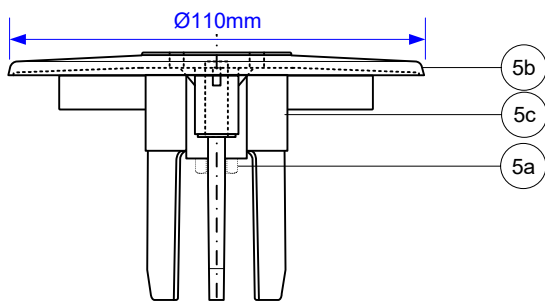

Code:

ST90CP10-70

CP Plastic Grid

Shower Tray

Part No.	Code
1	L-ST90XX10-CP (Leaflet)
2	P-C-S1F (Carton)
3	P-C-ST90-5034L (Carton)
4	P-L-ST90CP10-70 (Label)
5	ST90MECPTOP+SUPP
a	P-SSHEXM6X20
b	ST90GRID-110-MECP
c	STW90GRID-SUP-GR
6	STW90-RW-9.5MM
7	STW9034BODY-SUB
a	P-OR-074.00X2.00
b	STW90-RW-12.5MM
c	STW9034T/B-SPIN
i	SPINWELD
ii	STW90-LID-11TPI
iii	STW9034TRAPBDY
d	STW9034WASTEBDY
e	STW90WASTESEAL
8	STWBEND-MF-SUB
a	P-B-H100-PL (Plastic Bag)
b	PWM2
c	RW2
d	RWM2
e	STWBENDBODY-MF
i	T8A
f	T8M

Water Seal: 50mm

Drawing verified correct as of:

15/07/2019
RM

DRAWN BY
RM
SCALE
1:2

REVISED
07/10/2013, 26/02/2015
16/03/2015, 04/03/2016
23/11/2016, 10/01/2018, 15/07/2019

FILENAME
ST90CP10-70.VSD
DATE
15/07/2019