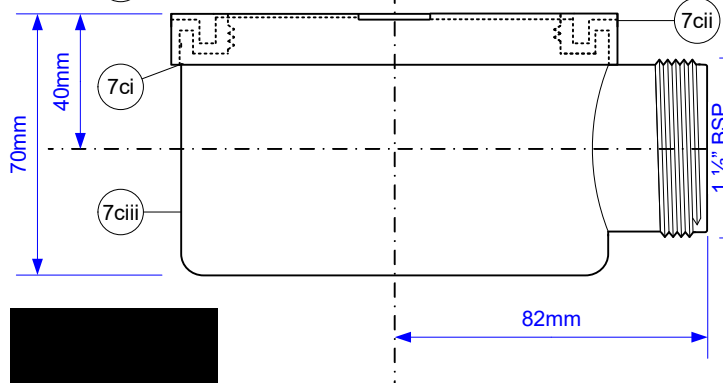

Code:

ST90CP10-70

CP Plastic Grid

Shower Tray

Part No.	Code
1	L-ST90XX10-CP (Leaflet)
2	P-C-S1F (Carton)
3	P-C-ST90-5034L (Carton)
4	P-L-ST90CP10-70 (Label)
5	ST90MECPTOP+SUPP
a	P-SSHEXM6X20
b	ST90GRID-110-MECP
c	STW90GRID-SUP-GR
6	STW90-RW-9.5MM
7	STW9034BODY-SUB
a	P-OR-074.00X2.00
b	STW90-RW-12.5MM
c	STW9034T/B-SPIN
i	SPINWELD
ii	STW90-LID-11TPI
iii	STW9034TRAPBDY
d	STW9034WASTEBDY
e	STW90WASTESEAL
8	STWBEND-MF-SUB
a	P-B-H100-PL (Plastic Bag)
b	PWM2
c	RW2
d	RWM2
e	STWBENDBODY-MF
i	T8A
f	T8M

Water Seal: 50mm

Drawing verified correct as of:

15/07/2019
RM

DRAWN BY
RM
SCALE
1:2

REVISED
07/10/2013, 26/02/2015
16/03/2015, 04/03/2016
23/11/2016, 10/01/2018, 15/07/2019

FILENAME
ST90CP10-70.VSD
DATE
15/07/2019