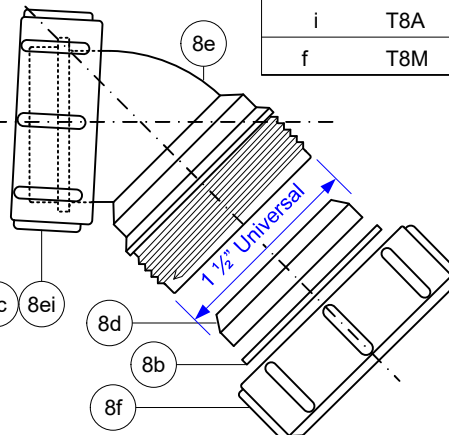

Code:

ST90CP10-70

CP Plastic Grid

Shower Tray

Part No.	Code
1	L-ST90XX10-CP (Leaflet)
2	P-C-S1F (Carton)
3	P-C-ST90-5034L (Carton)
4	P-L-ST90CP10-70 (Label)
5	ST90MECPTOP+SUPP
a	P-SSHEXM6X20
b	ST90GRID-110-MECP
c	STW90GRID-SUP-GR
6	STW90-RW-9.5MM
7	STW9034BODY-SUB
a	P-OR-074.00X2.00
b	STW90-RW-12.5MM
c	STW9034T/B-SPIN
i	SPINWELD
ii	STW90-LID-11TPI
iii	STW9034TRAPBDY
d	STW9034WASTEBDY
e	STW90WASTESEAL
8	STWBEND-MF-SUB
a	P-B-H100-PL (Plastic Bag)
b	PWM2
c	RW2
d	RWM2
e	STWBENDBODY-MF
i	T8A
f	T8M

Water Seal: 50mm

Drawing verified correct as of:

15/07/2019
RM

DRAWN BY
RM
SCALE
1:2

REVISED
07/10/2013, 26/02/2015
16/03/2015, 04/03/2016
23/11/2016, 10/01/2018, 15/07/2019

FILENAME
ST90CP10-70.VSD
DATE
15/07/2019