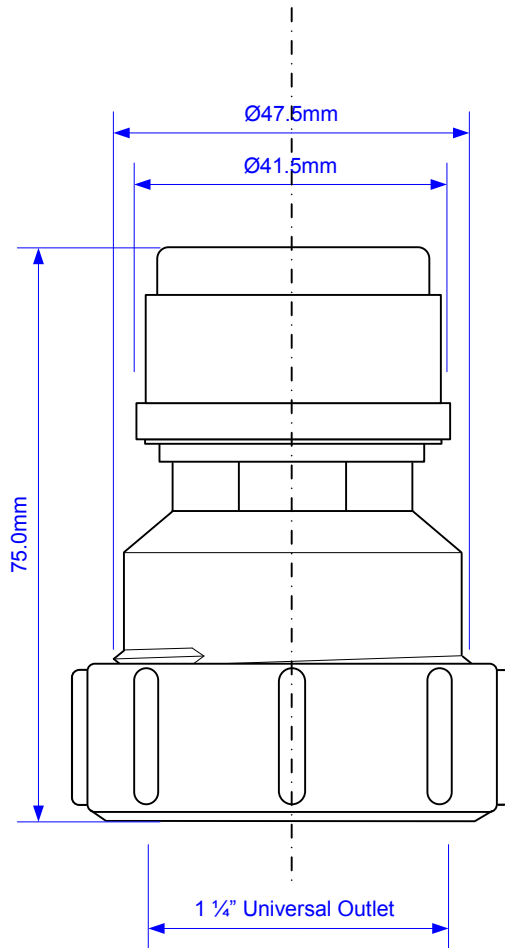

Code:

VP15M

©McALPINE
10/12/2013

Drawing verified
correct as of:

10/09/2015
RM

DRAWN BY

RM

SCALE