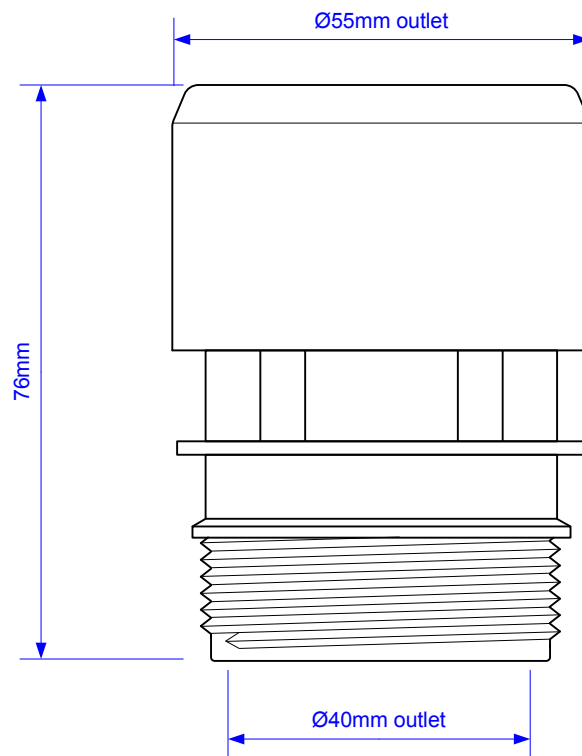

# VP1W

Drawing verified  
correct as of:

24/09/2014  
RM

DRAWN BY  
RM

REVISED  
24/09/2014

FILENAME  
VP1W.VSD

SCALE  
1: 1

DATE  
24/09/2014