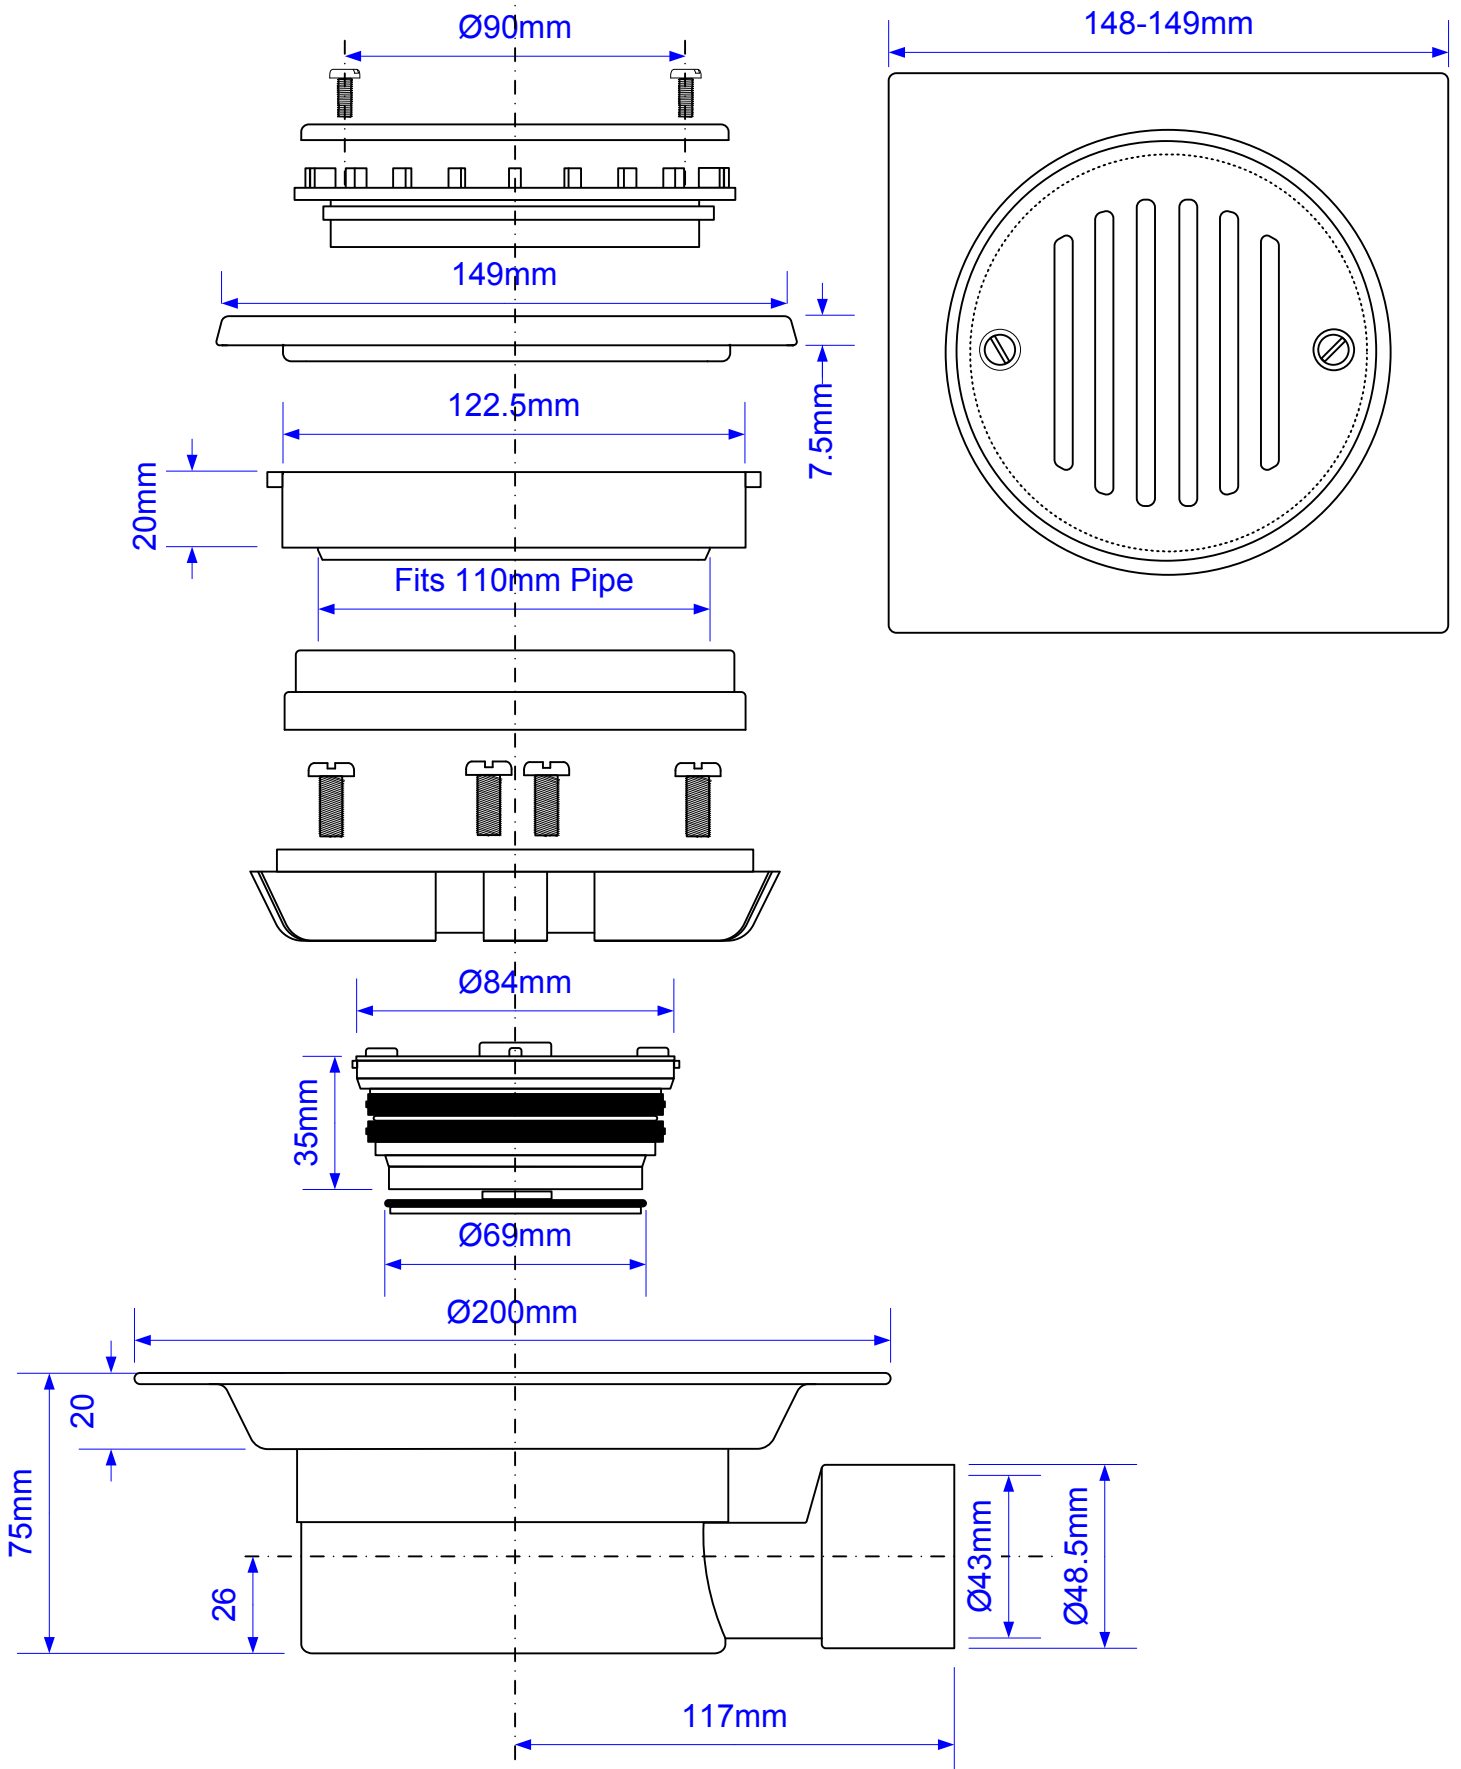

Code:

VSG1T6SS

Drawing verified
correct as of:

26/06/2012
RM

DRAWN BY

RM

REVISED

SCALE

1:2

FILENAME

VSG1T6SS.VSD

DATE

26/06/2012