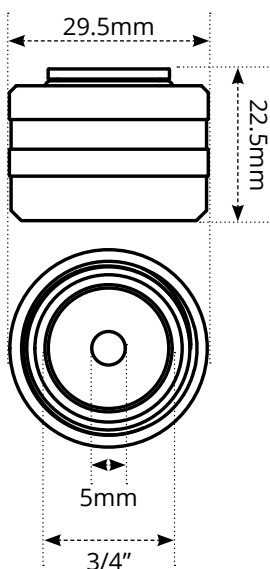

Dimensions

Contact

Warmup plc

www.warmup.co.uk T: 0345 345 2288
uk@warmup.com F: 0345 345 2299

Warmup plc ■ 704 Tudor Estate ■ Abbey Road ■ London ■ NW10 7UW ■ UK

Warmup GmbH ■ Ottostraße 3 ■ 27793 Wildeshausen ■ DE

Warmup - TS - 12x1.6mm eurocone - V1.0 - 2023-04-26_EN

Warmup