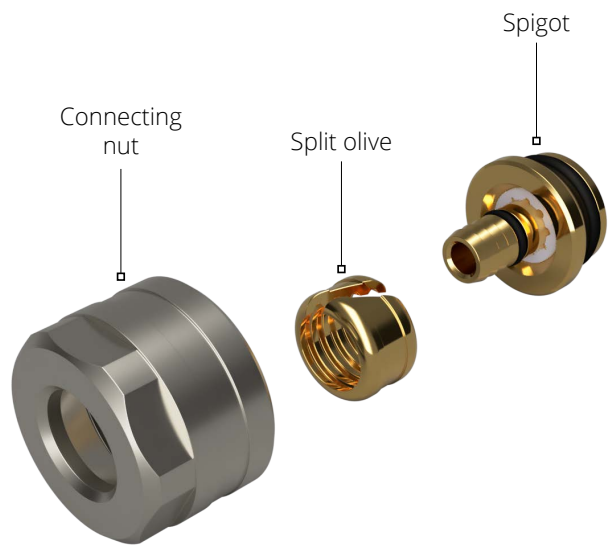

12 mm Pipe connector

ACC-CONNECT12x1.6

Overview

This 3/4" Eurocone connector is designed to connect 12mm x 1.6mm pipes to Warmup's S3 Manifold.

It comes equipped with two O-rings and a split olive, which work together to create an airtight seal and ensure reliable performance.

Warmup - TS - 12x1.6mm eurocone - V1.0 - 2023-04-26_EN

Warmup