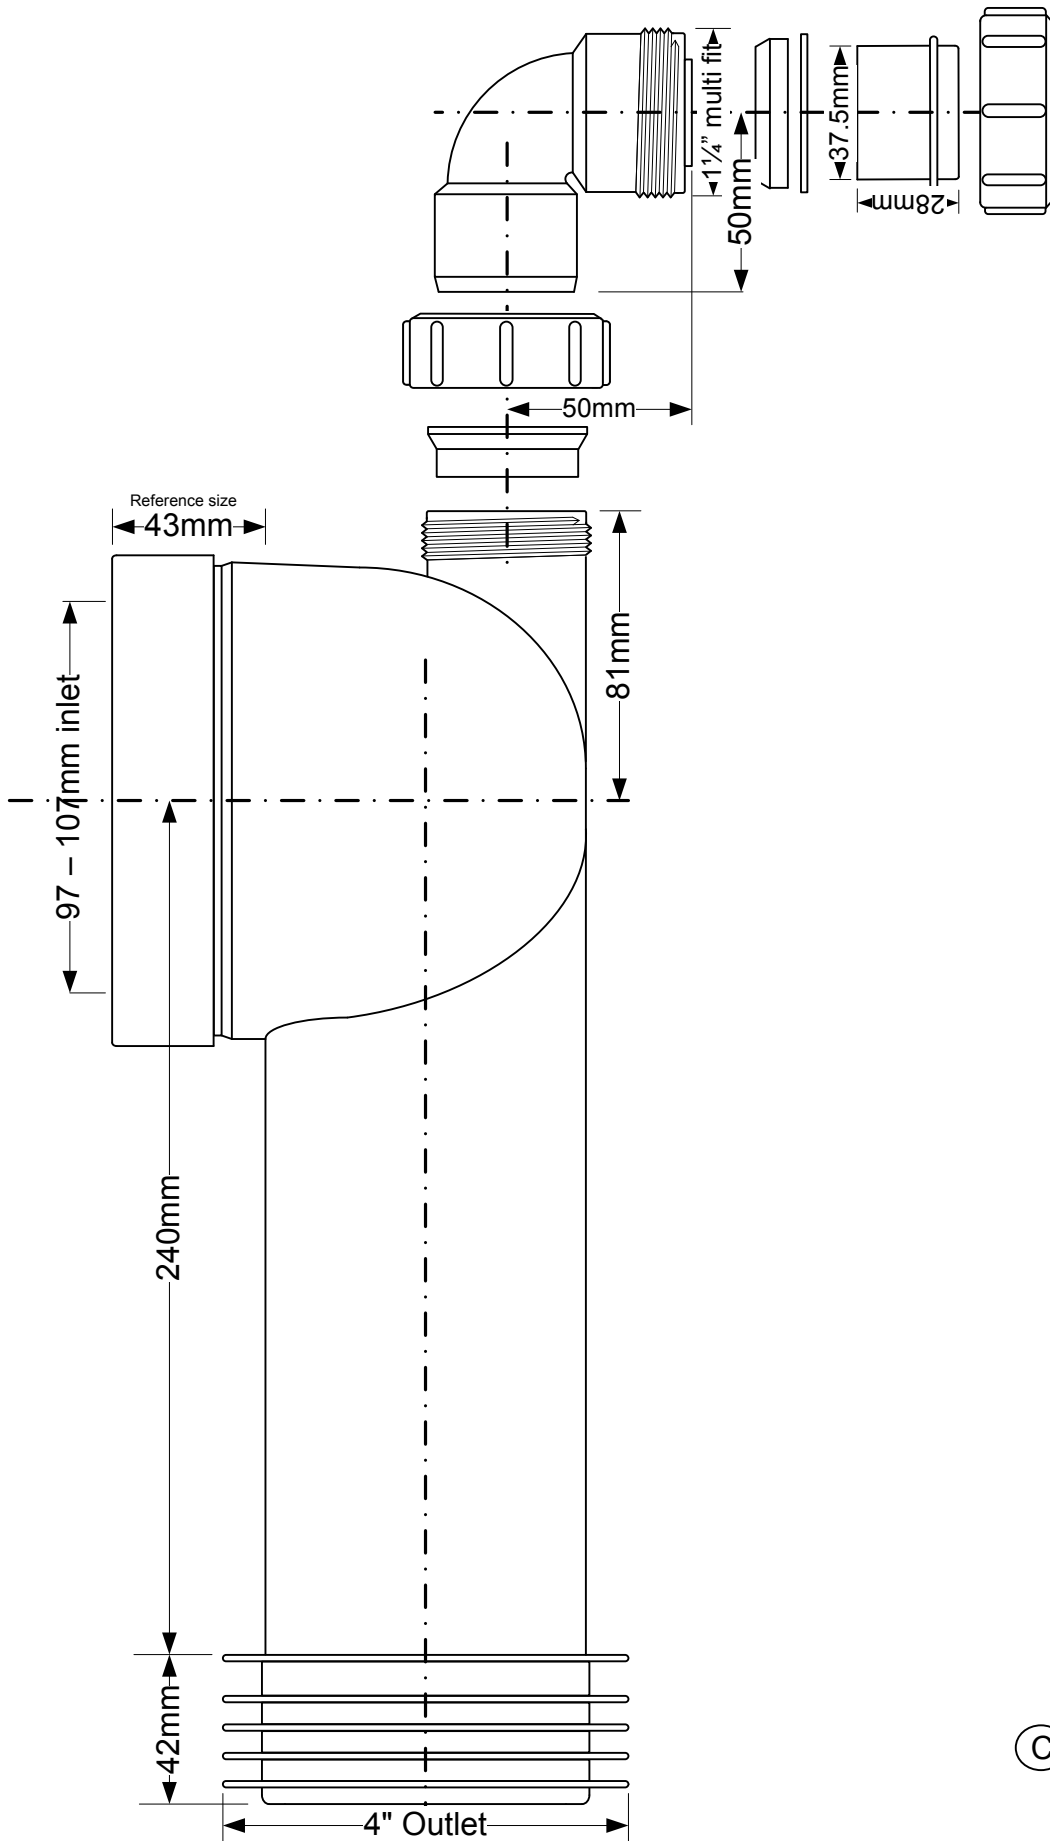

Code:

WC-CON8V

© McALPINE
10/02/11

Drawing verified
correct as of:

10.02.11
D.E.

DRAWN BY
MICHELLE GALLAGHER

REVISED
10.02.11

FILENAME
WC-CON8V.VSD

SCALE
1: 2.125

DATE
10.02.11