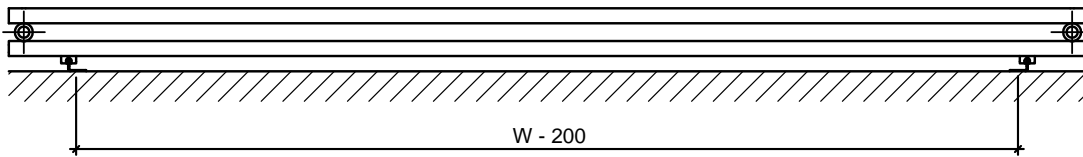

Bristol Horizontal Duplex

* for height 236 and 294 mounting dimension is $H - 62$