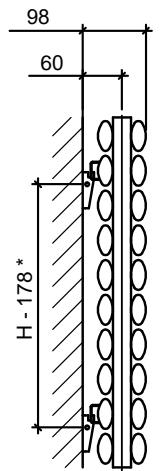

Bristol Horizontal Duplex

* for height 236 and 294 mounting dimension is $H - 62$