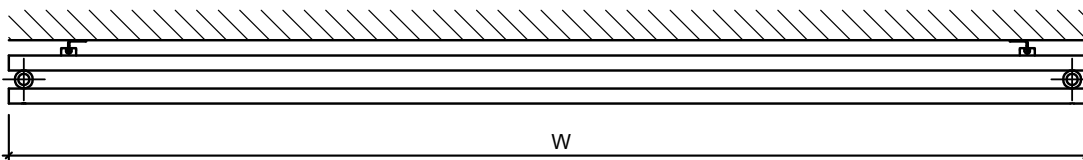

Bristol Horizontal Duplex

* for height 236 and 294 mounting dimension is $H - 62$