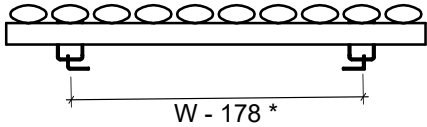

Bristol vertical Single

* for width 236 and 294 dimension is W - 62