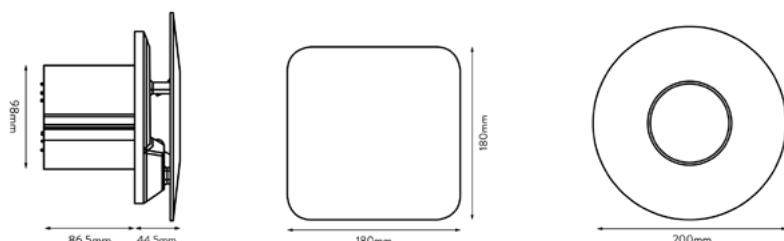

Simply Silent™ Contour C4SR

4" / 100mm axial Bathroom extractor fan

Toolstation Product Code **29478**

The Simply Silent™ Contour C4SR fan effectively eliminates humidity, condensation and odours to improve air quality in bathrooms, shower rooms, cloakrooms and toilets. It uses advanced Ghost™ Air Movement Technology to deliver near-silent running. Suitable for wall, ceiling, panel and window fitting, C4SR range has two speeds selectable at install. To maximise customer choice, C4SR comes complete with both round and square covers in the box.

C4SR is a Standard fan. This means that the fan turn will stop once the external switch (for example a lighting circuit) is turned off.

Technical Details

	C4SR
No. of Speeds	2
Power (W)	6.3/7.0
Duct Size (mm)	100
Flow rate (l/s)	15/21
Flow rate (m3/h)	54/76
Noise dB(A)3m	15/29
Specific Fan Power SFP (W/l/s)	0.42/0.33
IPX Rating	IPX4
Motor Type	AC
Pullcord	
Timer (30s—30mins)	
Humidistat (50 to 90%)	
Integral backdraught shutter	✓
Height (mm) square / round	180/200
Width (mm) square / round	180/200
Depth (mm)	131
Packed Weight (kg)	1.0
Packed Height (mm)	215
Packed Width (mm)	215
Packed Depth (mm)	210
Colour	White

Dimensions

Simply Silent™
Contour C4SR

**2 Year
Guarantee**