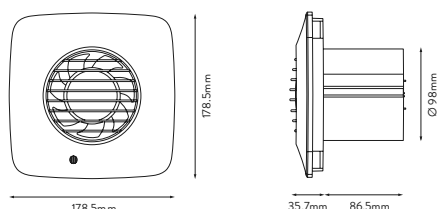

Dimensions

Simply Silent™
LV100TS

**2 Year
Guarantee**