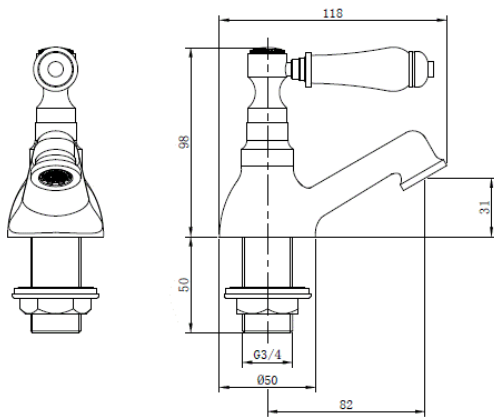

# Georgian

Georgian Bath Taps

Product Code: GE02

Finish: Chrome

## Features

- Construction:** Brass
- Valve/Cartridge type:** ¼ Turn Ceramic Disc
- Supply:** Suitable For Low Pressure Systems
- Working Pressures:** 0.1 - 5.0 bar
- Inlet connections:** ¾" BSP
- Flexi or Copper:** N/A

- 1/4 Turn Ceramic Disc Handles Ensure A Smooth Operation
- Brass Backnuts
- Easy Identifiable Hot And Cold Water Selection
- Suitable For High & Low Pressure Systems
- Optimised For Bath Filling

\*Please refer to website for full warranty details.

### Spout

Flow 0.1	Flow 0.3	Flow 0.5	Flow 1.0	Flow 2.0	Flow 3.0	Flow 4.0	Flow 5.0
3.4	4.8	6.1	8.5	12.1	14.8	17.2	19.2

2505722

250604014