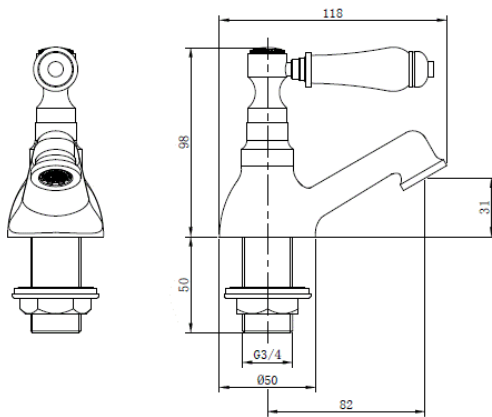

Georgian

Georgian Bath Taps - Gold

Product Code: GE02/501

Finish: Gold

Features

- Construction:** Brass
- Valve/Cartridge type:** ¼ Turn Ceramic Disc
- Supply:** Suitable For Low Pressure Systems
- Working Pressures:** 0.1 - 5.0 bar
- Inlet connections:** ¾" BSP
- Flexi or Copper:** N/A

- 1/4 Turn Ceramic Disc Handles Ensure A Smooth Operation
- Brass Backnuts
- Easy Identifiable Hot And Cold Water Selection
- Suitable For High & Low Pressure Systems
- Optimised For Bath Filling
- 5 Years Warranty On The Outer Finish

*Please refer to website for full warranty details.

Flow (Bar - l/min, open outlet)

Spout

Flow 0.1	Flow 0.3	Flow 0.5	Flow 1.0	Flow 2.0	Flow 3.0	Flow 4.0	Flow 5.0
3.4	4.8	6.1	8.5	12.1	14.8	17.2	19.2

2505722