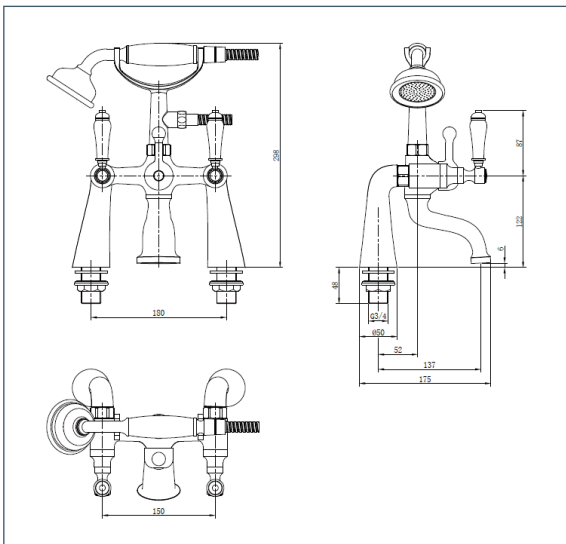

Georgian

Georgian Bath Shower Mixer - Gold

Product Code: GE03/501

Finish: Gold

Features

Construction:	Brass
Valve/Cartridge type:	¼ Turn Ceramic Disc
Supply:	Suitable For Low Pressure Systems
Working Pressures:	0.1 - 5.0 bar
Inlet connections:	¾" BSP

- Comes Complete With Single Mode Handset, 1.5m Metal Interlocked Shower Hose, Wall Bracket & Handset Cradle
- 1/4 Turn Ceramic Disc Handles Ensure A Smooth Operation
- Suitable For High & Low Pressure Systems
- Brass Backnuts
- Handset Cradle Can Be Installed Left Or Right Hand Facing
- Easy Identifiable Hot And Cold Water Selection
- 5 Years Warranty On The Outer Finish

*Please refer to website for full warranty details.

Flow (Bar - l/min, open outlet)

Spout

Flow 0.1	Flow 0.3	Flow 0.5	Flow 1.0	Flow 2.0	Flow 3.0	Flow 4.0	Flow 5.0
5	7.3	9.6	13.7	19.3	23.5	26.8	29.7

Handset

1.8	3.2	4.9	7.6	9.6	11.3	12.8	30.5
-----	-----	-----	-----	-----	------	------	------

250715307