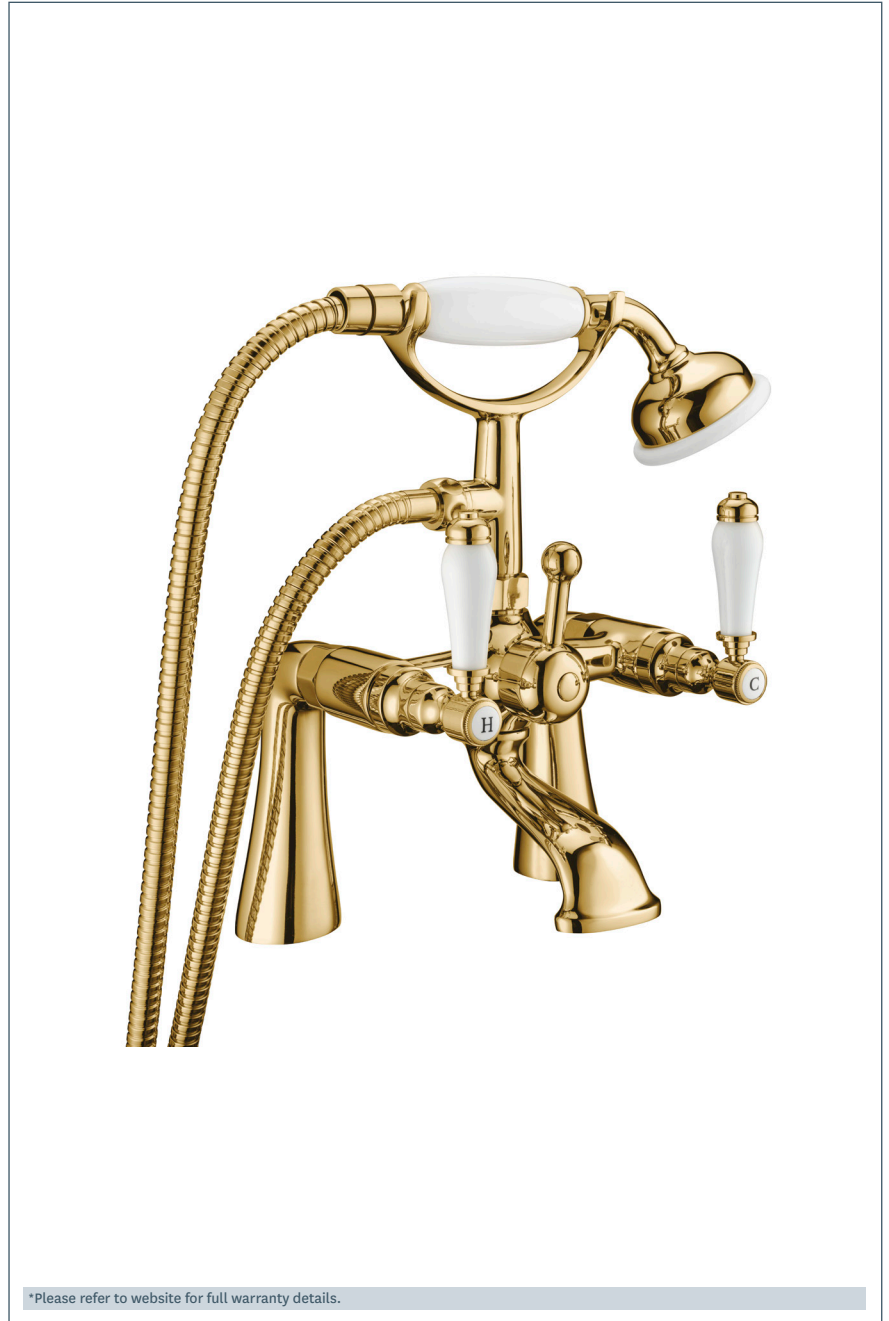

Georgian

Georgian Bath Shower Mixer - Gold

Product Code: GE03/501

Finish: Gold

Features

Construction:	Brass
Valve/Cartridge type:	¼ Turn Ceramic Disc
Supply:	Suitable For Low Pressure Systems
Working Pressures:	0.1 - 5.0 bar
Inlet connections:	¾" BSP

- Comes Complete With Single Mode Handset, 1.5m Metal Interlocked Shower Hose, Wall Bracket & Handset Cradle
- 1/4 Turn Ceramic Disc Handles Ensure A Smooth Operation
- Suitable For High & Low Pressure Systems
- Brass Backnuts
- Handset Cradle Can Be Installed Left Or Right Hand Facing
- Easy Identifiable Hot And Cold Water Selection
- 5 Years Warranty On The Outer Finish

*Please refer to website for full warranty details.

Flow (Bar - l/min, open outlet)

Spout

Flow 0.1	Flow 0.3	Flow 0.5	Flow 1.0	Flow 2.0	Flow 3.0	Flow 4.0	Flow 5.0
5	7.3	9.6	13.7	19.3	23.5	26.8	29.7

Handset