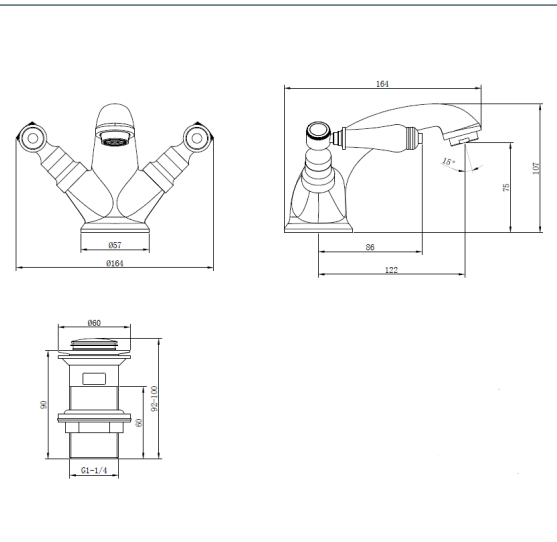

Georgian

Georgian Basin Mixer

Product Code: GE04

Finish: Chrome

Features

- Construction:** Brass
- Valve/Cartridge type:** ¼ Turn Ceramic Disc
- Supply:** Suitable For Low Pressure Systems
- Working Pressures:** 0.1 - 5.0 bar
- Inlet connections:** ½" BSP
- Flexi or Copper:** Flexi Tails - M10 - 300mm

- 1/4 Turn Ceramic Disc Handles Ensure A Smooth Operation
- Complete With Press Top Waste
- Supplied With 2 X 300mm Flexi Tails
- Easy Identifiable Hot And Cold Water Selection

*Please refer to website for full warranty details.

Flow (Bar - l/min, open outlet)

Spout

Flow 0.1	Flow 0.3	Flow 0.5	Flow 1.0	Flow 2.0	Flow 3.0	Flow 4.0	Flow 5.0
6.7	13.32	17.04	23.77	33.67	41.64	47	52.7

2503726

250404003