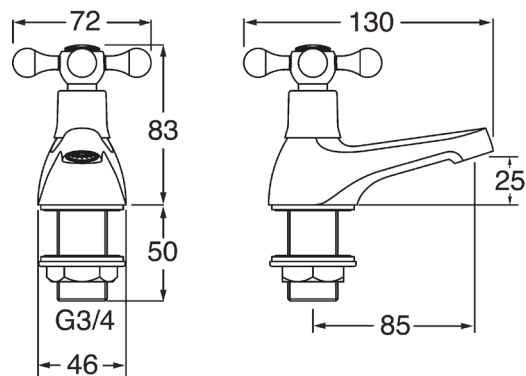

## Tudor Bath Taps - Gold

Product Code: TUD02/501

Finish: Gold

### Features

- Construction:** Brass
- Valve/Cartridge type:** Non-rising Spindle Headworks
- Supply:** Suitable For Low Pressure Systems
- Working Pressures:** 0.1 - 5.0 bar
- Inlet connections:** 3/4" BSP
- Flexi or Copper:** N/A

- Suitable For High & Low Pressure Systems
- Non-Rising Spindle Headworks
- H & C Temperature Indicator
- Single Flow Taps
- Pre-Fitted Flow Straightener
- Brass Backnuts
- 5 Years Warranty On The Outer Finish