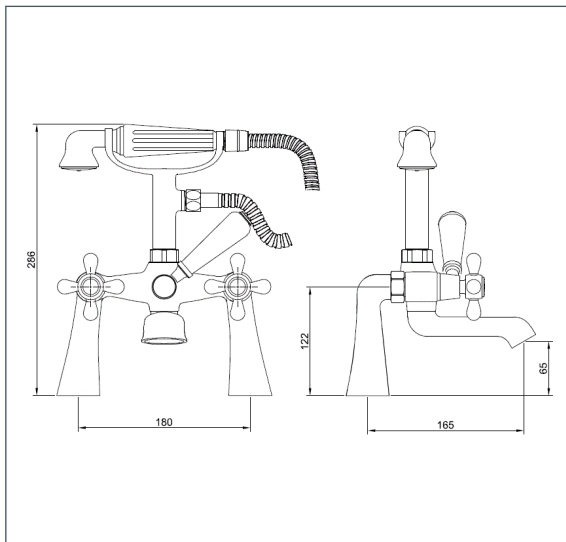

*Please refer to website for full warranty details.