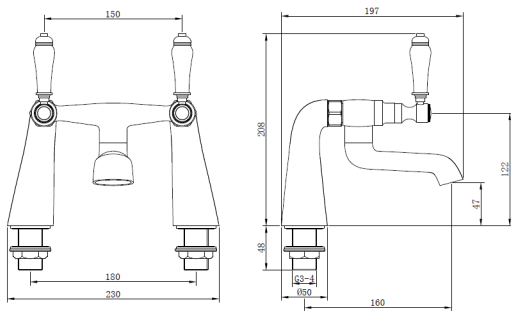

Georgian

Georgian Bath Filler

Product Code: GE08

Finish: Chrome

Features

- Construction:** Brass
- Valve/Cartridge type:** ¼ Turn Ceramic Disc
- Supply:** Suitable For Low Pressure Systems
- Working Pressures:** 0.1 - 5.0 bar
- Inlet connections:** ¾" BSP
- Flexi or Copper:** N/A

- 1/4 Turn Ceramic Disc Handles Ensure A Smooth Operation
- Brass Backnuts
- Suitable For High & Low Pressure Systems
- Easy Identifiable Hot And Cold Water Selection

*Please refer to website for full warranty details.

Flow (Bar - l/min, open outlet)

Spout

Flow 0.1	Flow 0.3	Flow 0.5	Flow 1.0	Flow 2.0	Flow 3.0	Flow 4.0	Flow 5.0
5	7.3	9.6	13.7	19.3	23.5	26.8	29.7

2505738

250604026