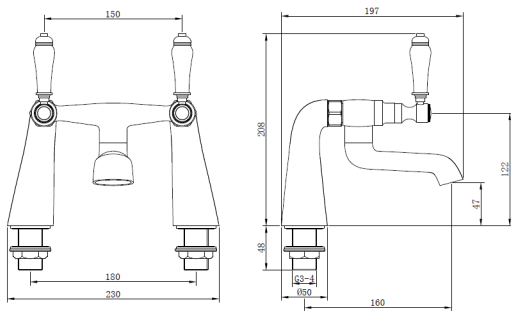

Georgian

Georgian Bath Filler - Gold

Product Code: GE08/501

Finish: Gold

Features

- Construction:** Brass
- Valve/Cartridge type:** ¼ Turn Ceramic Disc
- Supply:** Suitable For Low Pressure Systems
- Working Pressures:** 0.1 - 5.0 bar
- Inlet connections:** ¾" BSP
- Flexi or Copper:** N/A

*Please refer to website for full warranty details.

Flow (Bar - l/min, open outlet)

Spout

Flow 0.1	Flow 0.3	Flow 0.5	Flow 1.0	Flow 2.0	Flow 3.0	Flow 4.0	Flow 5.0
5	7.3	9.6	13.7	19.3	23.5	26.8	29.7

2505738