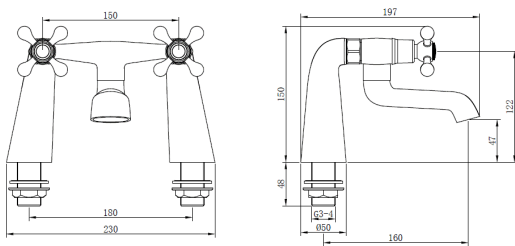

Tudor

Tudor Pillar Mounted Bath Filler - Gold

Product Code: TUD08/501

Finish: Gold

Features

- Construction:** Brass
- Valve/Cartridge type:** Non-rising Spindle Headworks
- Supply:** Suitable For Low Pressure Systems
- Working Pressures:** 0.3 - 5.0 bar
- Inlet connections:** 3/4" BSP
- Flexi or Copper:** N/A

- Suitable For High & Low Pressure Systems
- Non-Rising Spindle Headworks
- H & C Temperature Indicator
- Brass Backnuts
- 5 Years Warranty On The Outer Finish

*Please refer to website for full warranty details.

Flow (Bar - l/min, open outlet)

Spout

Flow 0.1	Flow 0.3	Flow 0.5	Flow 1.0	Flow 2.0	Flow 3.0	Flow 4.0	Flow 5.0
3.7	5.4	7.2	10.3	14.7	17.9	20.6	23

250615012