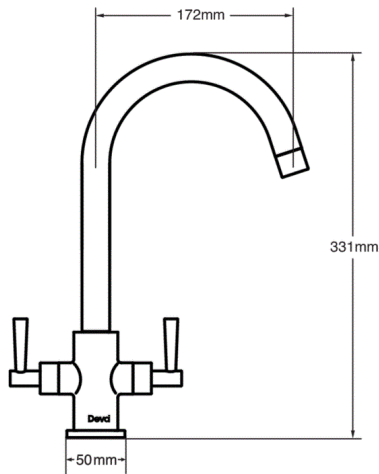

Nelson

Newton Sink Mixer - Matte Black

Product Code: NTN104BK

Finish: Matte Black

Features

- Construction:** Brass
- Valve/Cartridge type:** ¼ Turn Ceramic Disc
- Supply:** Suitable For Low Pressure Systems
- Working Pressures:** 0.1 - 5.0 bar
- Inlet connections:** ½" BSP
- Flexi or Copper:** Flexi Tails - M10 - 400mm

- Brass Tap Body With Swivel Swan Spout Design
- 1/4 Turn Ceramic Disc Operation
- Metal Fixing Kit
- Easy Fit - Complete With 2 X 400Mm Flexi Tails
- Tap Height: 331Mm
- 5 Years Warranty On The Outer Finish

*Please refer to website for full warranty details.

Flow (Bar - l/min, open outlet)

Spout

Flow 0.1	Flow 0.3	Flow 0.5	Flow 1.0	Flow 2.0	Flow 3.0	Flow 4.0	Flow 5.0
2.9	4.8	6.6	9.7	13.9	17.1	19.8	22.1

240602067